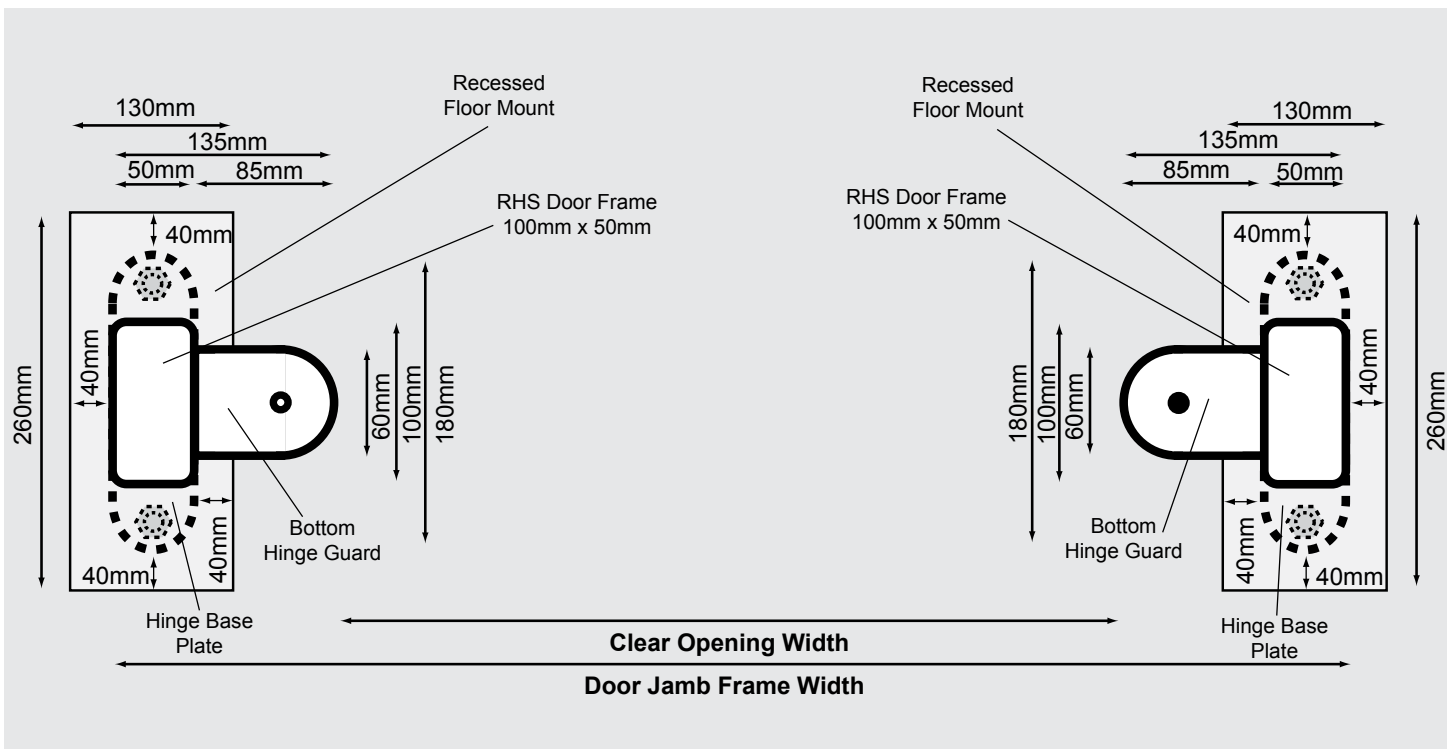

Black Single Door	Max Height
Door Frame /Jamb	2795mm
Clear Opening	2745mm

Black Double Doors

Black Double Doors	Max Width	Min Width
Door Frame /Jamb	2600mm	1795mm
Clear Opening	2330mm	1525mm

Black Double Door	Max Height
Door Frame /Jamb	2795mm
Clear Opening	2745mm

Maximum And Minimum Sizes Oyster High Impact Doors

Oyster Single Doors

Oyster Single Door	Max Width	Min Width
Door Frame /Jamb	1230mm	950mm
Clear Opening	1045mm	765mm

Oyster Single Door	Max Height
Door Frame /Jamb	2795mm
Clear Opening	2745mm

Oyster Double Doors

Oyster Double Door	Max Width	Min Width
Door Frame /Jamb	2350mm	1795mm
Clear Opening	2080mm	1525mm

Oyster Double Door	Max Height
Door Frame /Jamb	2795mm
Clear Opening	2745mm

Door Frame Surface Mounting Double Door

Door Frame Surface Mounting Single Door

Coles Preferred

Door Frame Rear Mounting Double Door

Coles Preferred

Door Frame Rear Mounting Single Door

Coles Preferred

Door Frame 40mm Recess Mounting Double Door

Coles Preferred