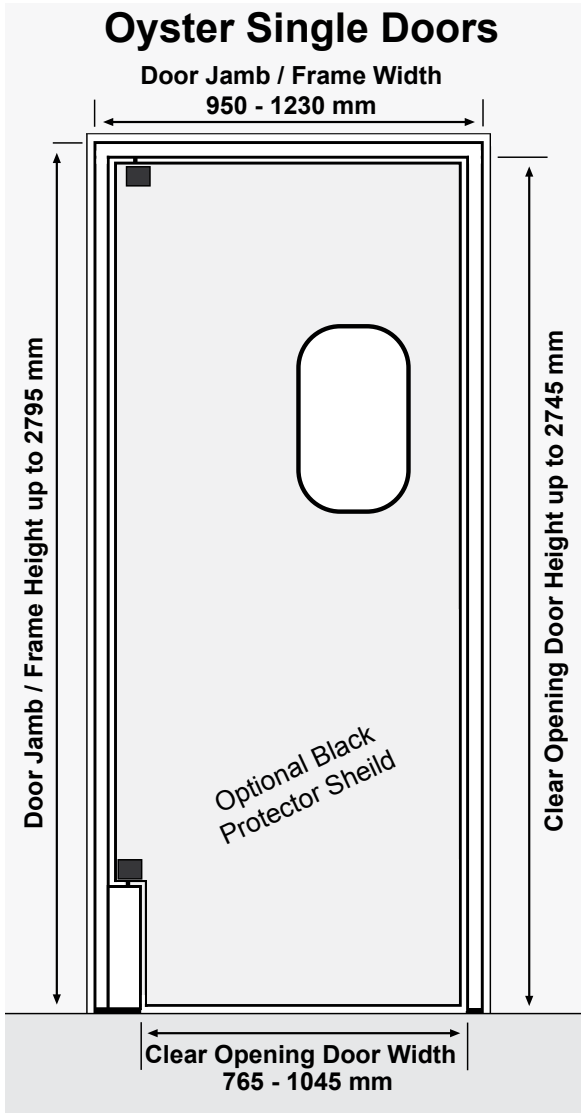

Double High Impact Door - D31

Doorjamb 2795mm H X 2180mm W Clear Opening 2745mm H X 1910mm W

Double High Impact Door - D32

Doorjamb 2795mm H X 2000mm W Clear Opening 2745mm H X 1730mm W

Double High Impact Door - D10

Black Single Door	Max Height
Door Frame /Jamb	2795mm
Clear Opening	2745mm

Black Double Doors

Black Double Doors	Max Width	Min Width
Door Frame /Jamb	2600mm	1795mm
Clear Opening	2330mm	1525mm

Black Double Door	Max Height
Door Frame /Jamb	2795mm
Clear Opening	2745mm

Maximum And Minimum Sizes Oyster High Impact Doors

Oyster Single Doors

Oyster Single Door	Max Width	Min Width
Door Frame /Jamb	1230mm	950mm
Clear Opening	1045mm	765mm

Oyster Single Door	Max Height
Door Frame /Jamb	2795mm
Clear Opening	2745mm

Oyster Double Doors

Oyster Double Door	Max Width	Min Width
Door Frame /Jamb	2350mm	1795mm
Clear Opening	2080mm	1525mm

Oyster Double Door	Max Height
Door Frame /Jamb	2795mm
Clear Opening	2745mm

Door Frame Surface Mounting Double Door