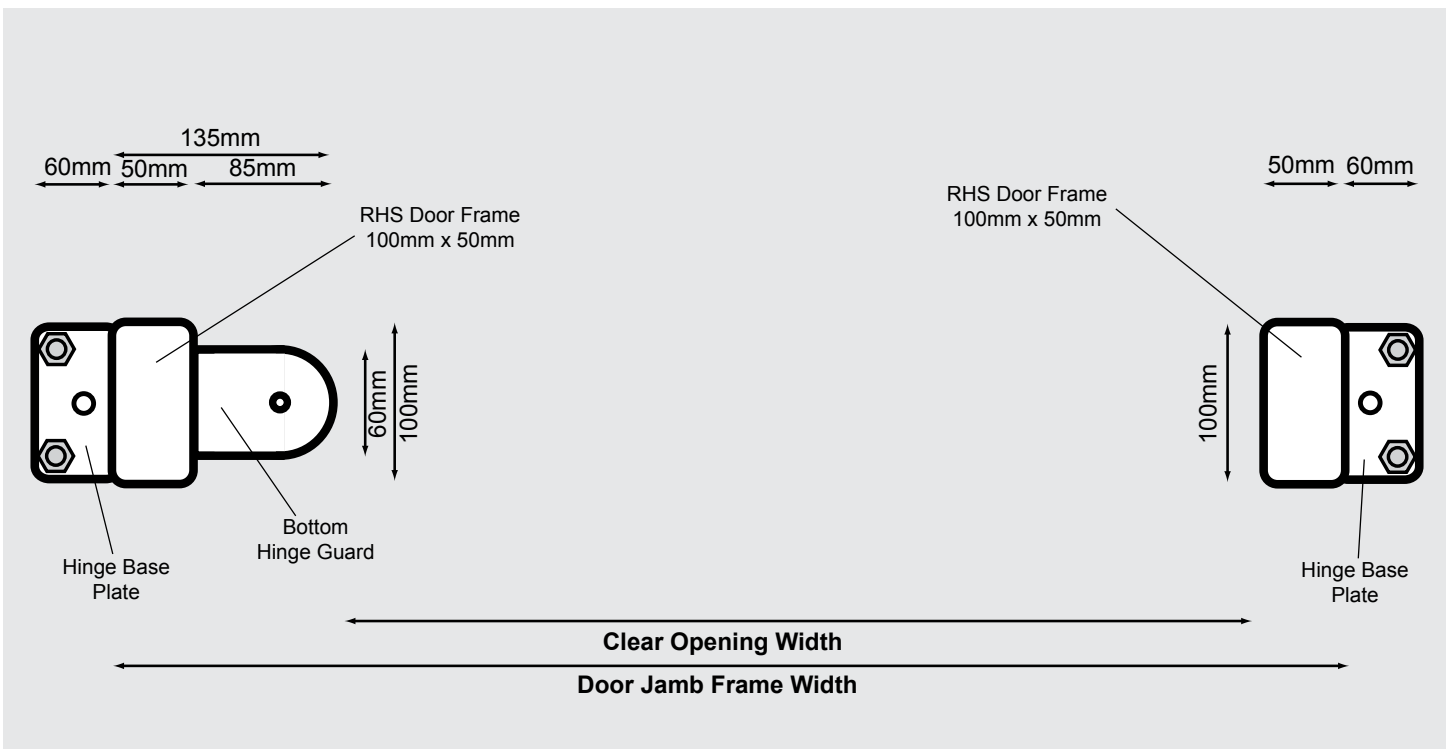

Maximum And Minimum Sizes Oyster High Impact Doors

Oyster Single Doors

Oyster Single Door	Max Width	Min Width
Door Frame /Jamb	1230mm	950mm
Clear Opening	1045mm	765mm

Oyster Single Door	Max Height
Door Frame /Jamb	2795mm
Clear Opening	2745mm

Oyster Double Doors

Oyster Double Door	Max Width	Min Width
Door Frame /Jamb	2350mm	1795mm
Clear Opening	2080mm	1525mm

Oyster Double Door	Max Height
Door Frame /Jamb	2795mm
Clear Opening	2745mm

Door Frame Surface Mounting Double Door

Door Frame Surface Mounting Single Door

Coles Preferred

Door Frame Rear Mounting Double Door

Coles Preferred

Door Frame Rear Mounting Single Door

Coles Preferred

Door Frame 40mm Recess Mounting Double Door

Coles Preferred

Door Frame 40mm Recess Mounting Single Door

Coles Preferred

Door Frame 120mm Recess Mounting Double Door

Coles Preferred

Door Frame 120mm Recess Mounting Single Door