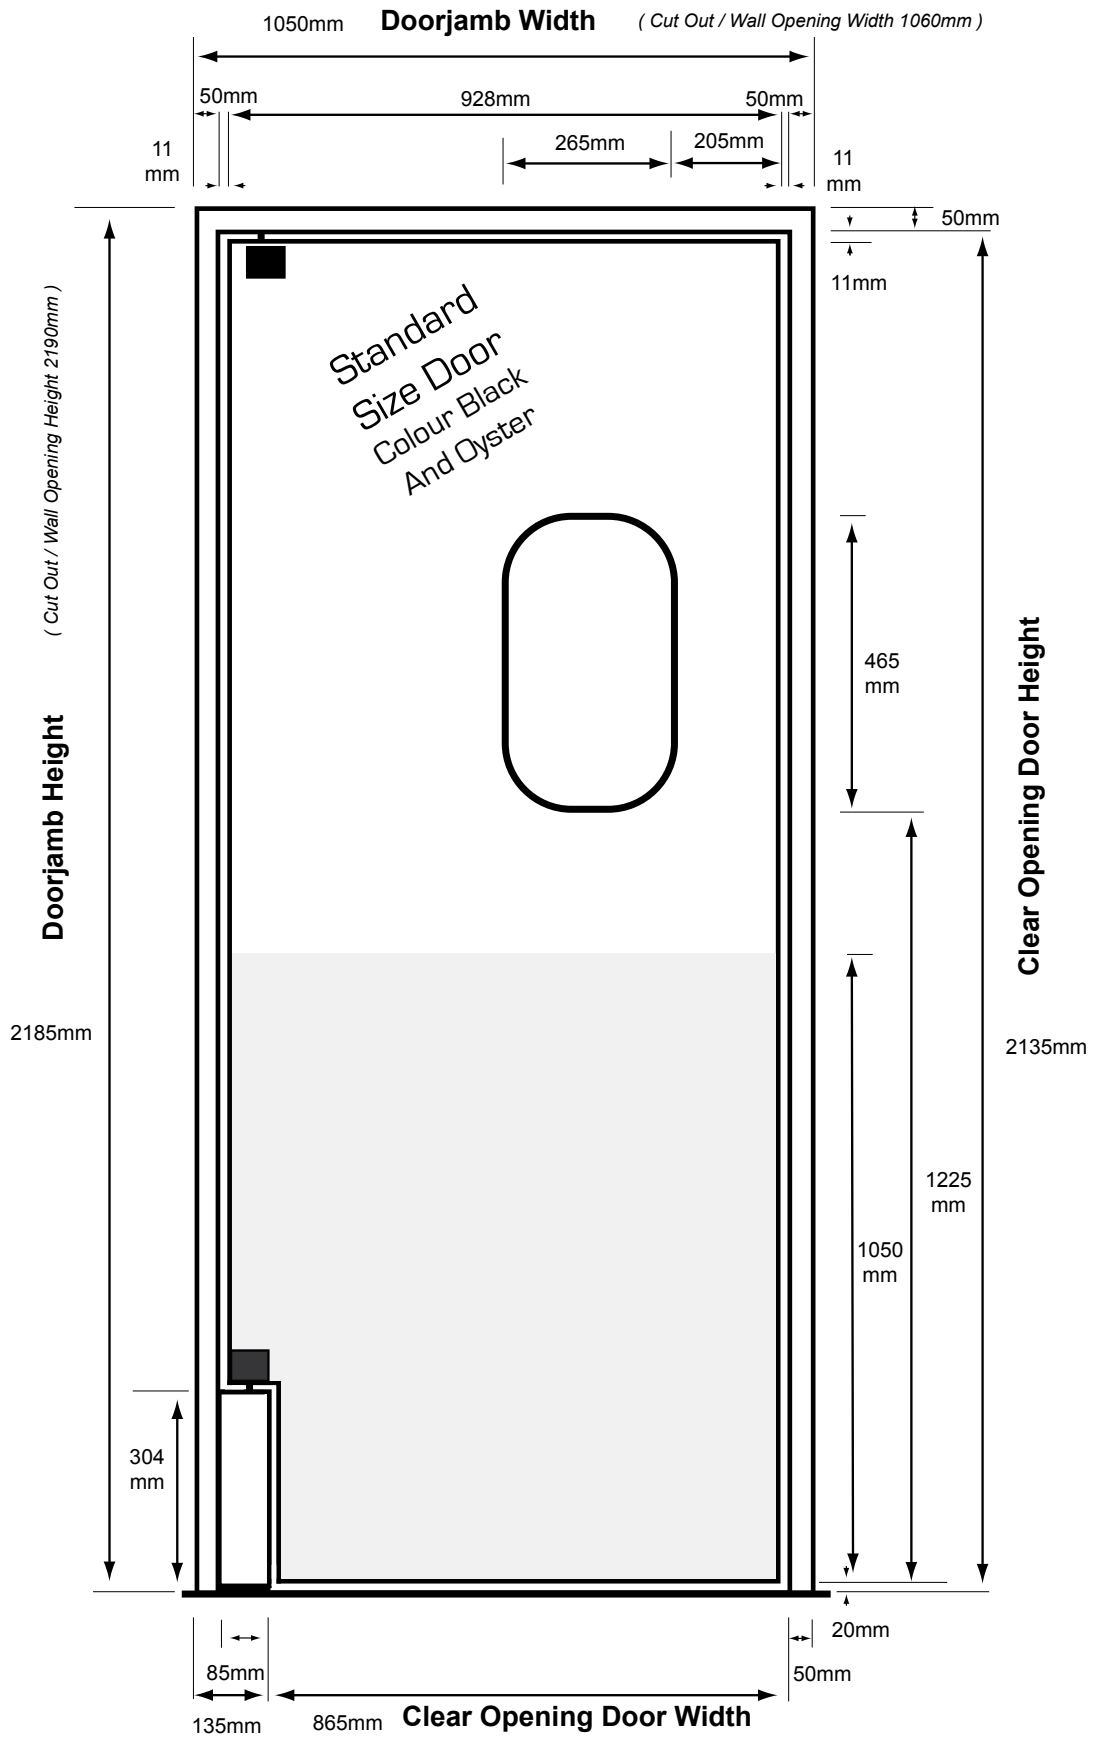

Single High Impact Door - D34

Doorjamb 2185mm H X 1050mm W   Clear Opening 2135mm H X 865mm W