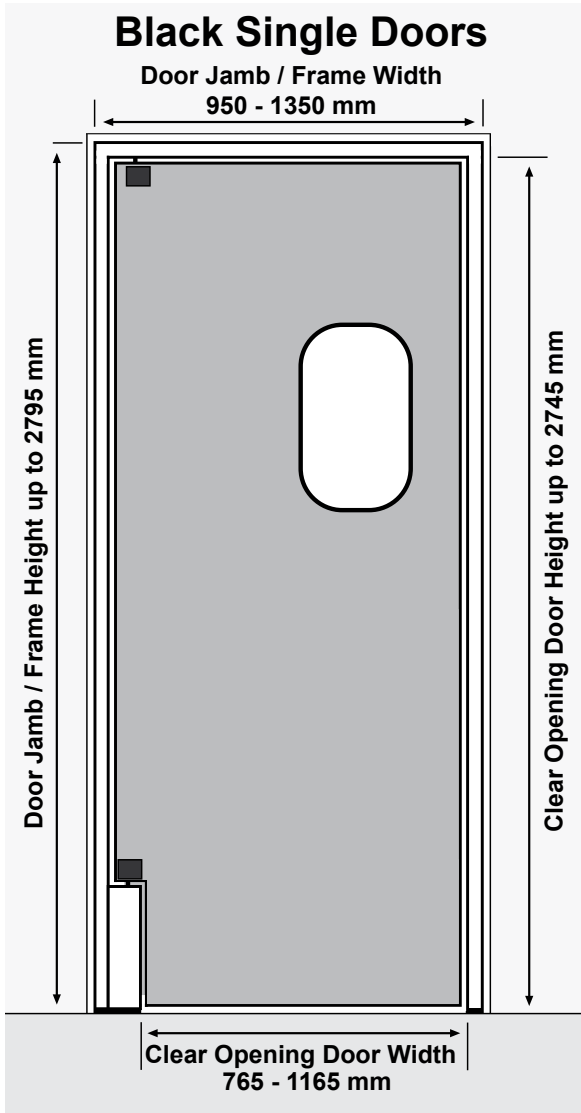

Maximum And Minimum Sizes Black High Impact Doors

Black Single Doors

Black Single Doors	Max Width	Min Width
Door Frame /Jamb	1350mm	950mm
Clear Opening	1165mm	765mm

Black Single Door	Max Height
Door Frame /Jamb	2795mm
Clear Opening	2745mm