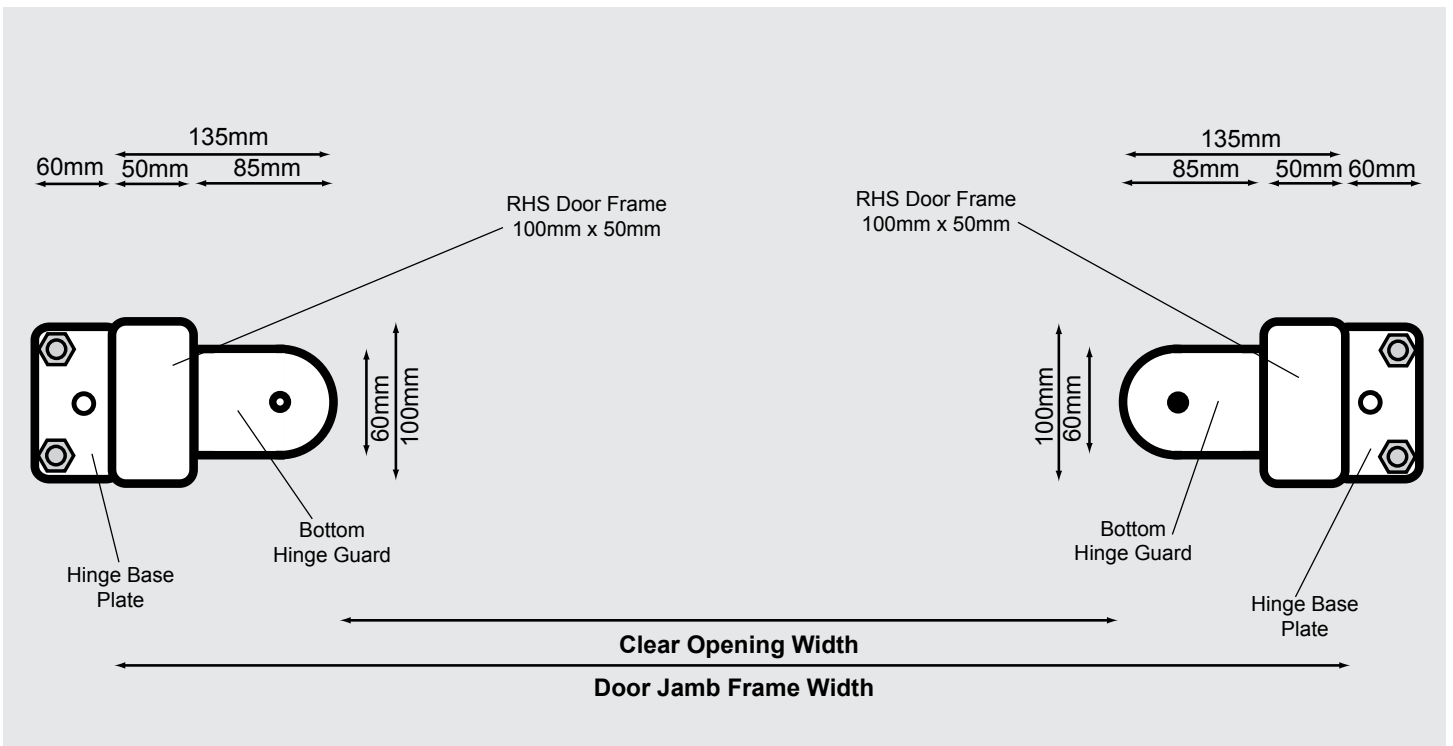

Coles Preferred

Door Frame Rear Mounting Double Door