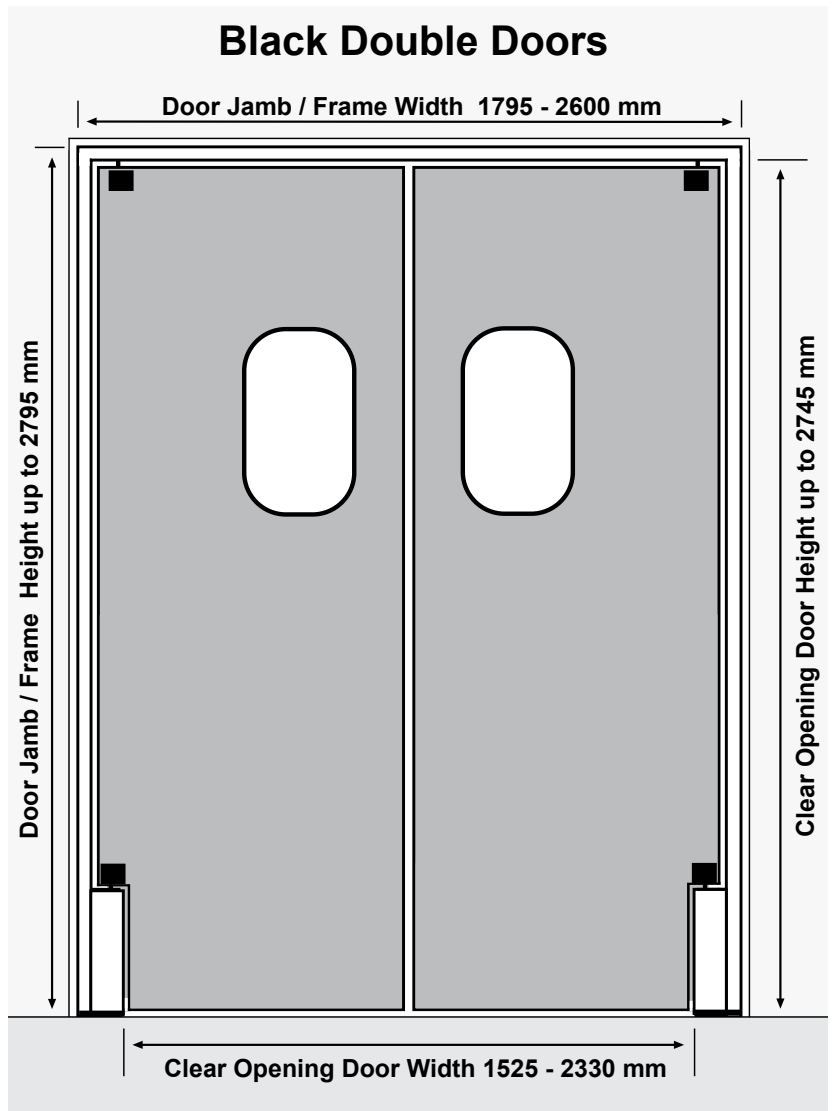

Double High Impact Door - D31

Doorjamb 2795mm H X 2180mm W Clear Opening 2745mm H X 1910mm W

Double High Impact Door - D32

Doorjamb 2795mm H X 2000mm W Clear Opening 2745mm H X 1730mm W

Double High Impact Door - D10

Single High Impact Door - D34

Doorjamb 2185mm H X 1050mm W Clear Opening 2135mm H X 865mm W

Maximum And Minimum Sizes Black High Impact Doors

Black Single Doors

Black Single Doors	Max Width	Min Width
Door Frame /Jamb	1350mm	950mm
Clear Opening	1165mm	765mm

Black Single Door	Max Height
Door Frame /Jamb	2795mm
Clear Opening	2745mm

Black Double Doors

Black Double Doors	Max Width	Min Width
Door Frame /Jamb	2600mm	1795mm
Clear Opening	2330mm	1525mm

Black Double Door	Max Height
Door Frame /Jamb	2795mm
Clear Opening	2745mm

Oyster Double Doors

Oyster Double Door	Max Width	Min Width
Door Frame /Jamb	2350mm	1795mm
Clear Opening	2080mm	1525mm

Oyster Double Door	Max Height
Door Frame /Jamb	2795mm
Clear Opening	2745mm

Door Frame Surface Mounting Double Door