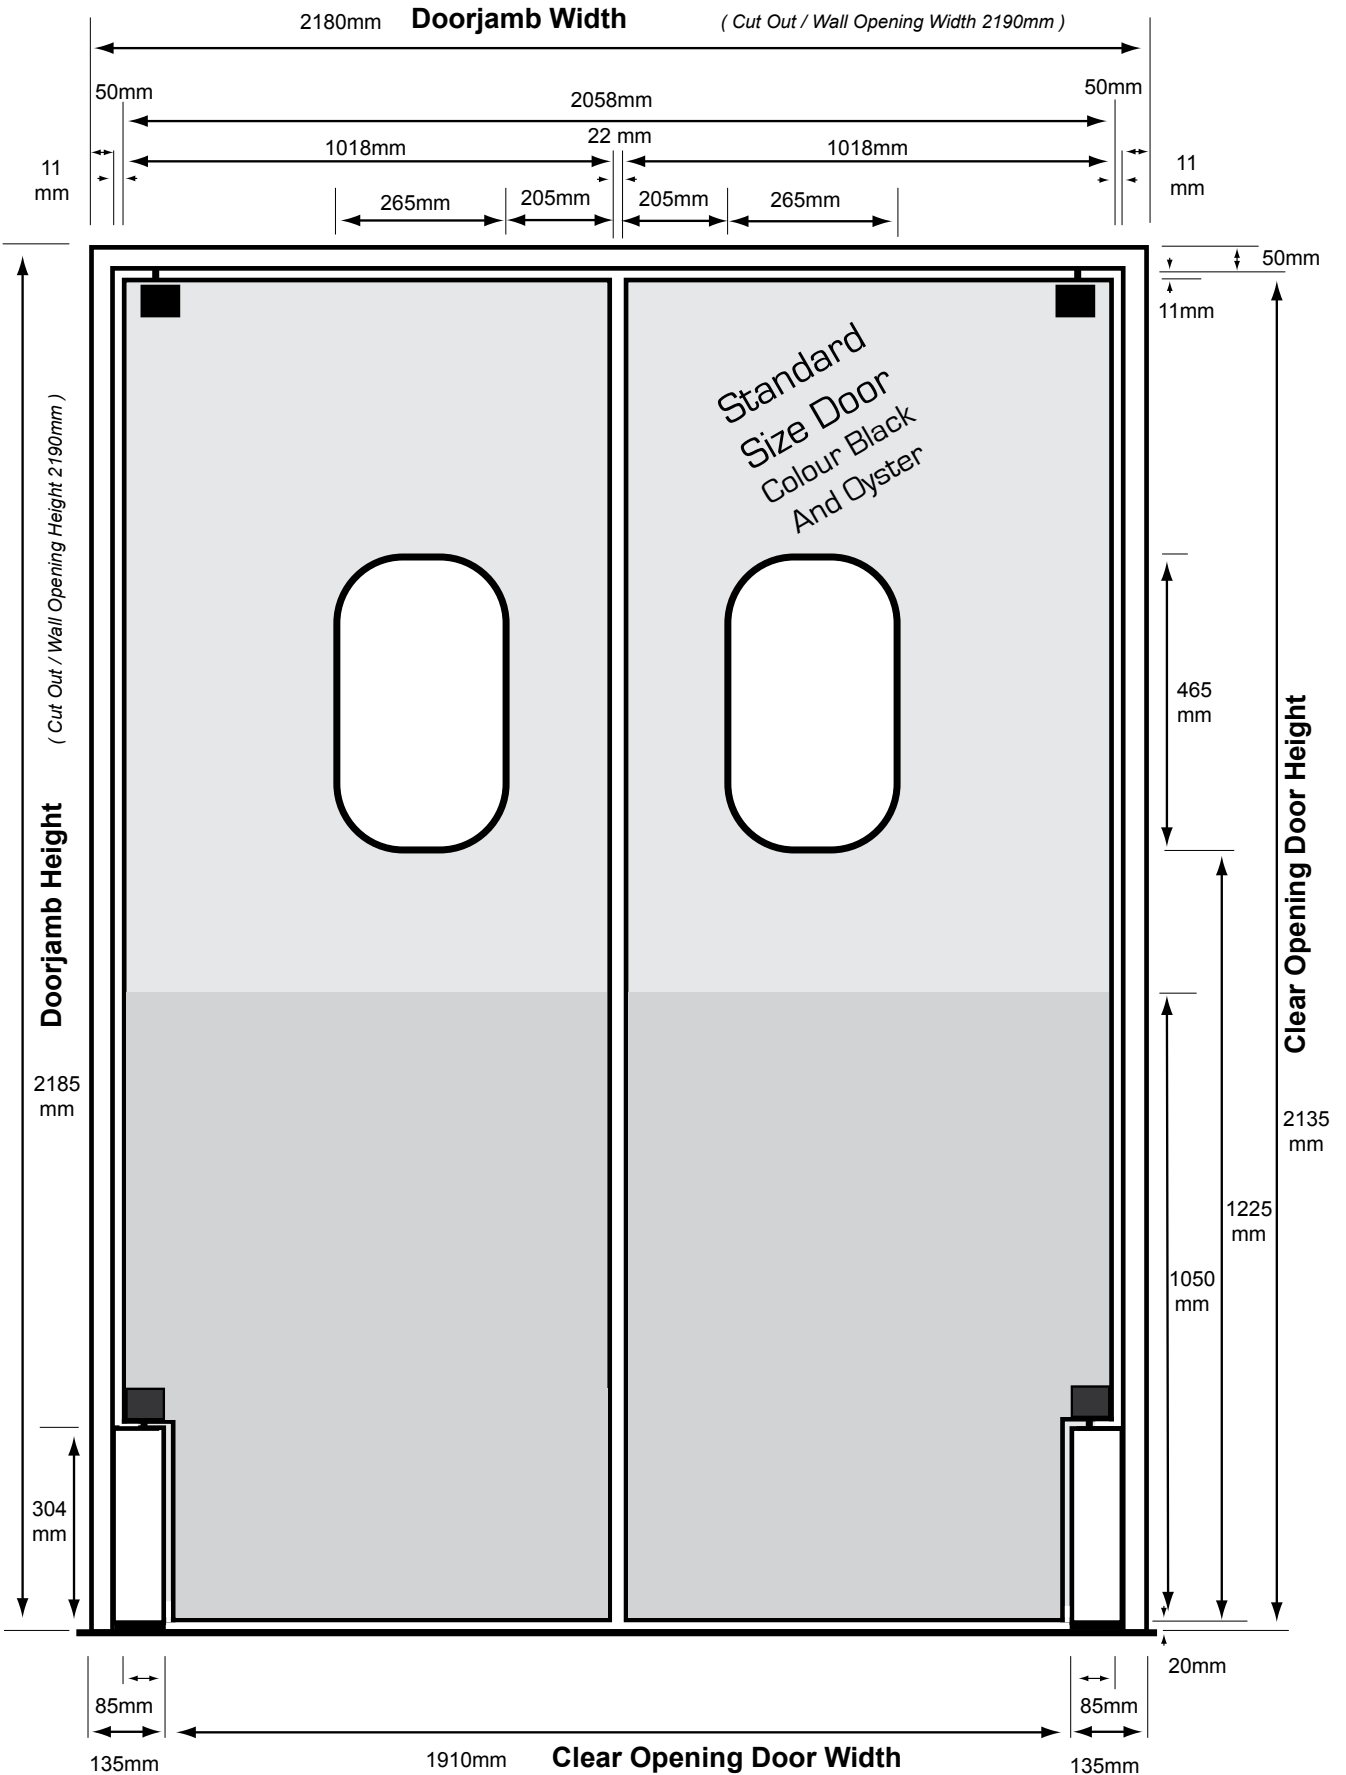

Double High Impact Door - D10

Doorjamb 2185mm H X 2180mm W   Clear Opening 2135mm H X 1910mm W