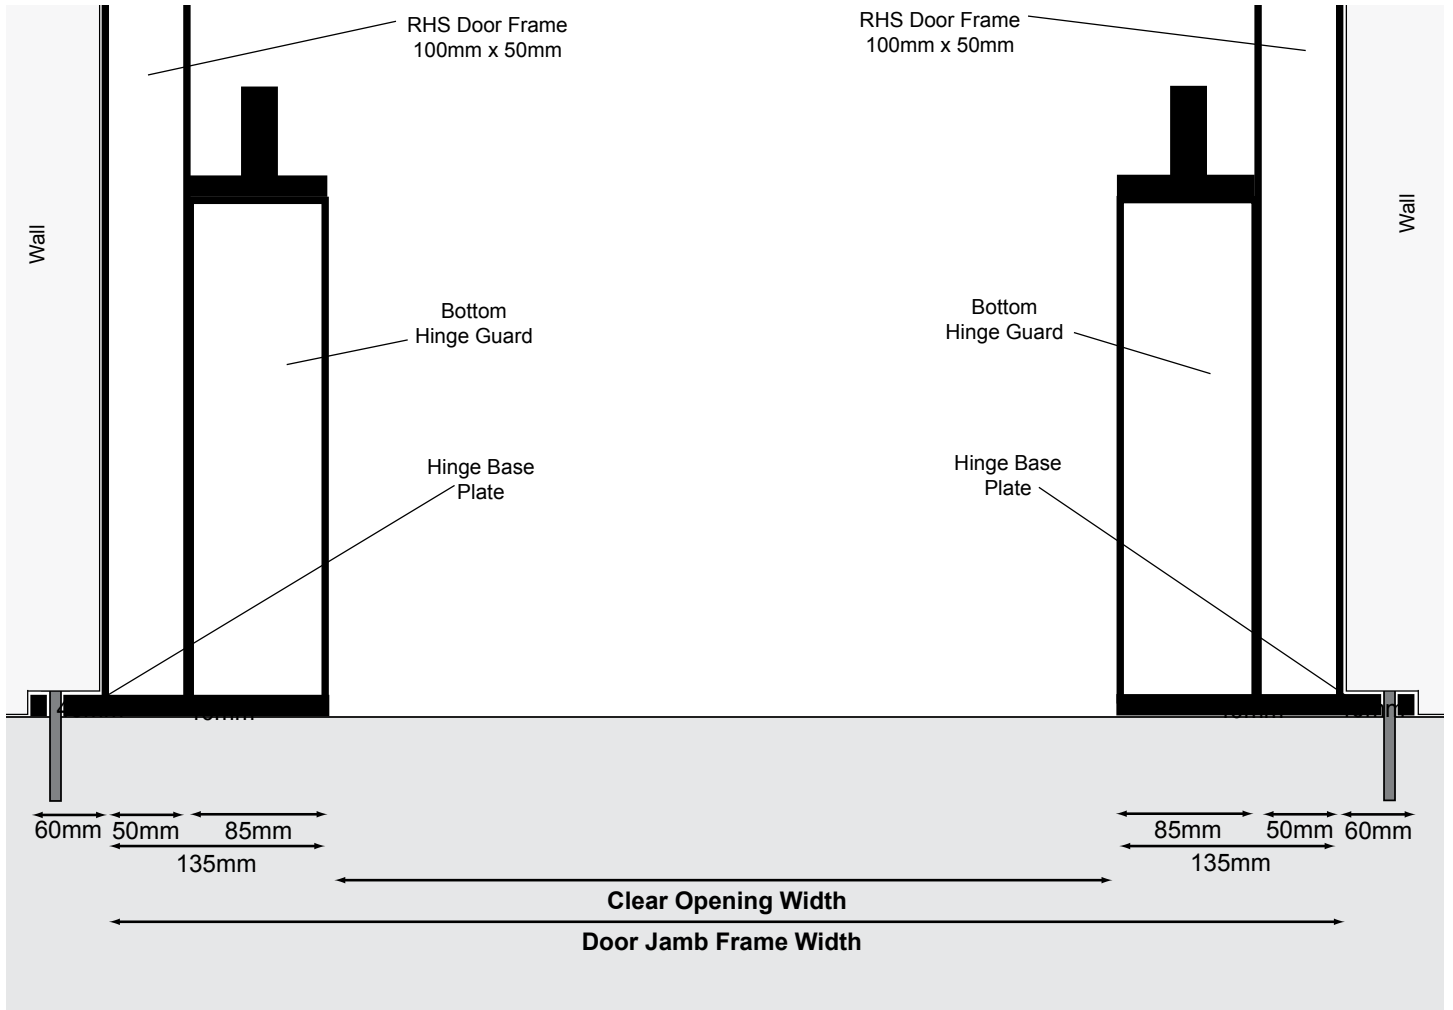

Coles Preferred

Door Frame Rear Mounting Double Door