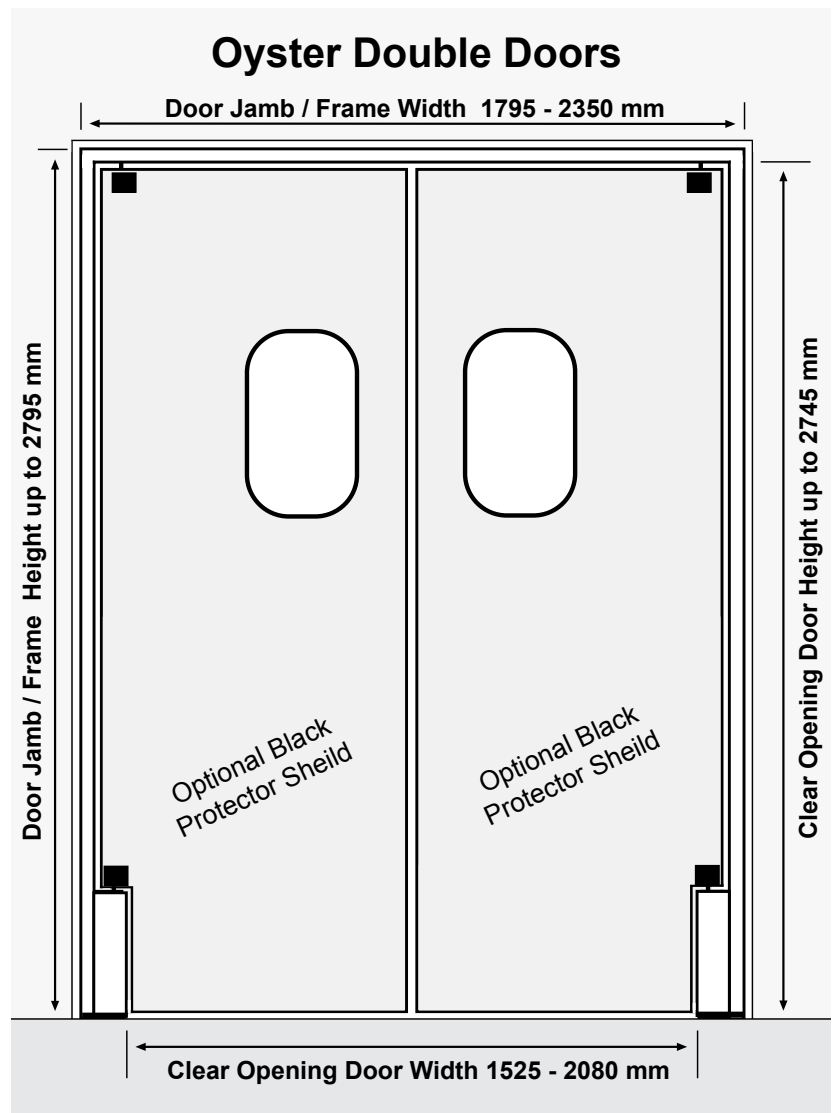

Double High Impact Door - D31

Doorjamb 2795mm H X 2180mm W Clear Opening 2745mm H X 1910mm W

Double High Impact Door - D32

Doorjamb 2795mm H X 2000mm W Clear Opening 2745mm H X 1730mm W

Double High Impact Door - D10

Black Single Door	Max Height
Door Frame /Jamb	2795mm
Clear Opening	2745mm

Black Double Doors

Black Double Doors	Max Width	Min Width
Door Frame /Jamb	2600mm	1795mm
Clear Opening	2330mm	1525mm

Black Double Door	Max Height
Door Frame /Jamb	2795mm
Clear Opening	2745mm

Maximum And Minimum Sizes Oyster High Impact Doors

Oyster Single Doors

Oyster Single Door	Max Width	Min Width
Door Frame /Jamb	1230mm	950mm
Clear Opening	1045mm	765mm

Oyster Single Door	Max Height
Door Frame /Jamb	2795mm
Clear Opening	2745mm

Oyster Double Doors

Oyster Double Door	Max Width	Min Width
Door Frame /Jamb	2350mm	1795mm
Clear Opening	2080mm	1525mm

Oyster Double Door	Max Height
Door Frame /Jamb	2795mm
Clear Opening	2745mm

Door Frame Surface Mounting Double Door