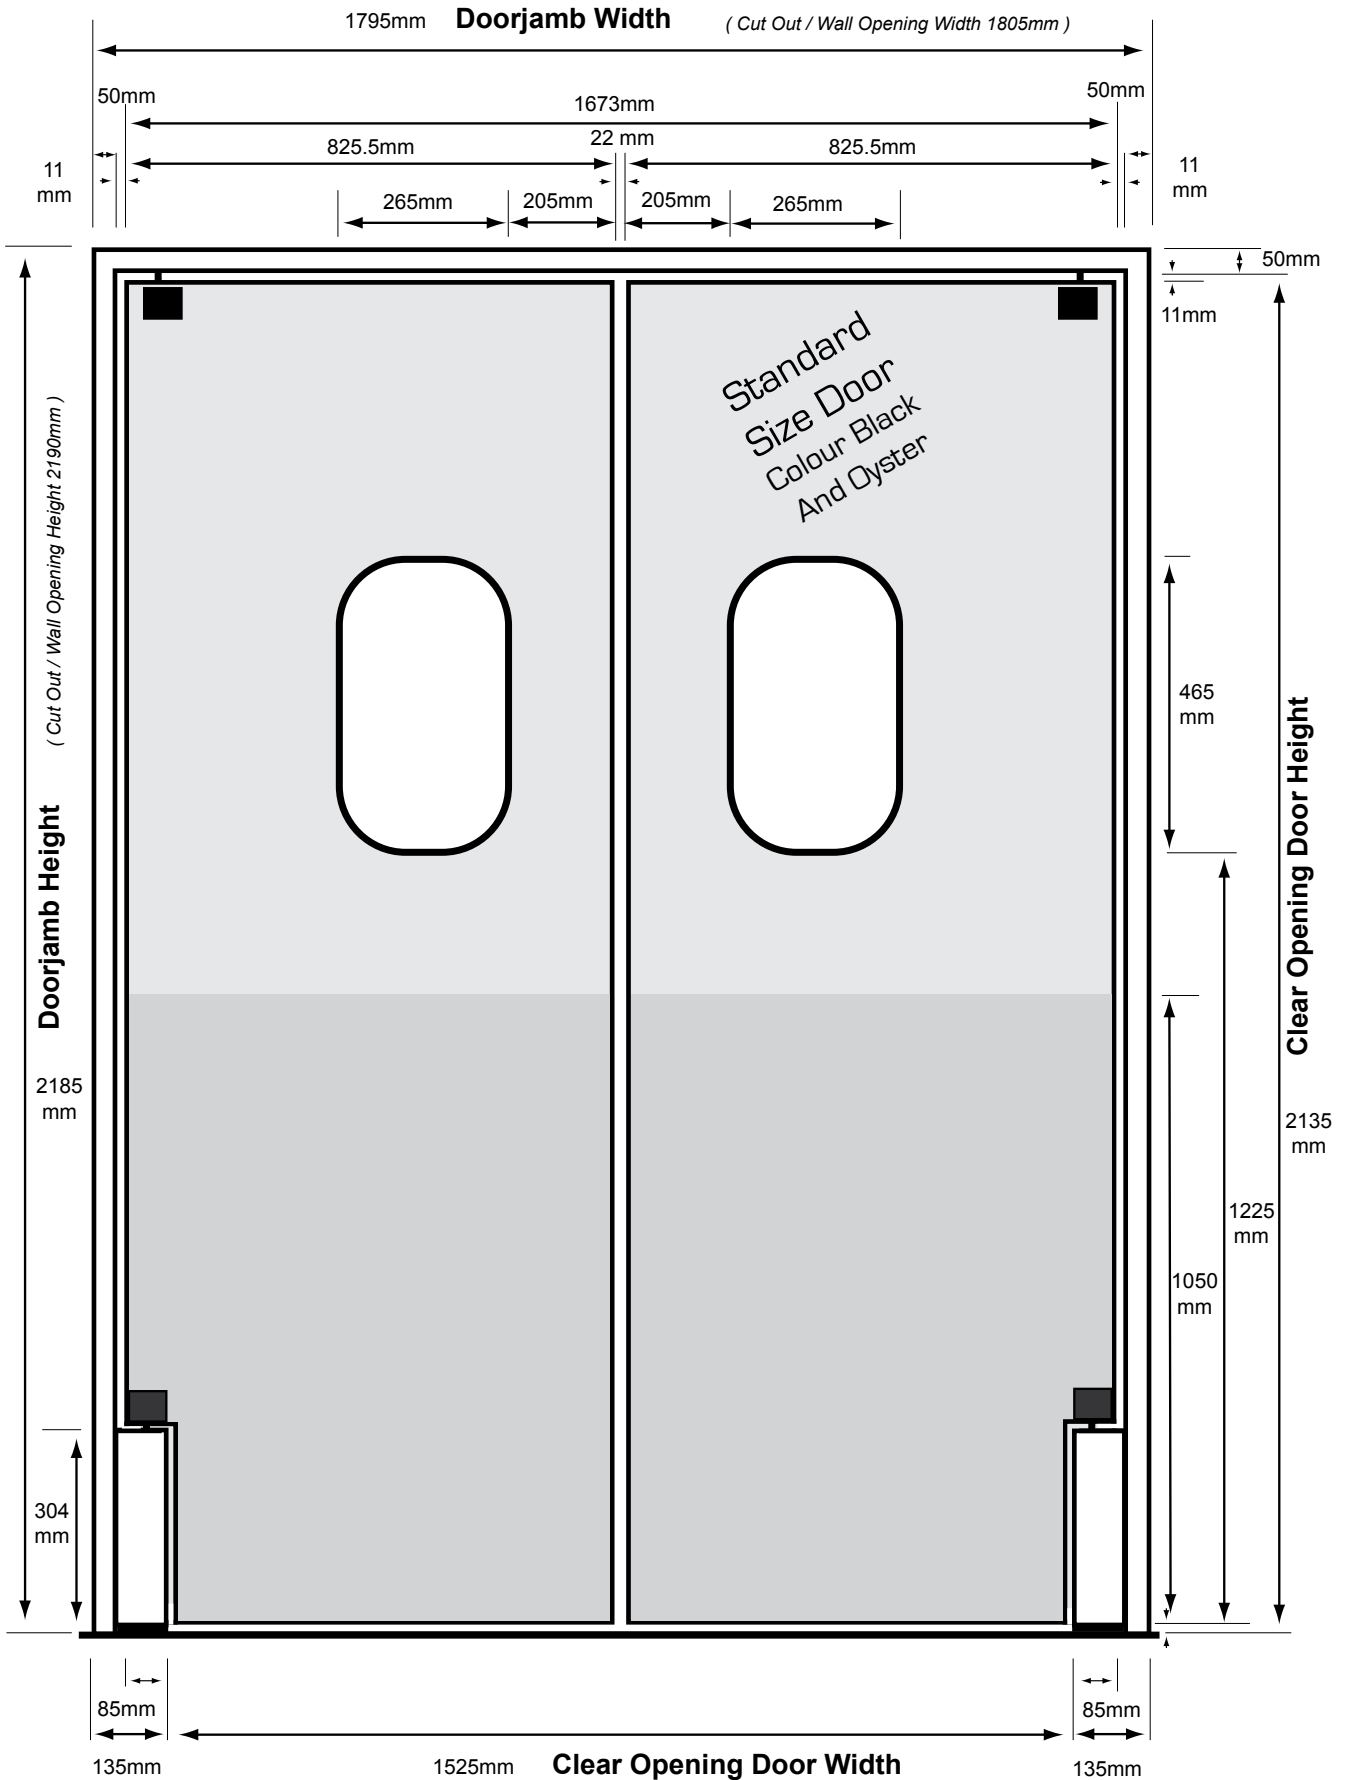

Double High Impact Door - D31

Doorjamb 2795mm H X 2180mm W Clear Opening 2745mm H X 1910mm W

Double High Impact Door - D32

Doorjamb 2795mm H X 2000mm W Clear Opening 2745mm H X 1730mm W

Double High Impact Door - D10

Doorjamb 2185mm H X 2180mm W Clear Opening 2135mm H X 1910mm W

Double High Impact Door - D12

Doorjamb 2185mm H X 1795mm W Clear Opening 2135mm H X 1525mm W

Single High Impact Door - D33

Doorjamb 2185mm H X 1205mm W Clear Opening 2135mm H X 1020mm W

Black Single Door	Max Height
Door Frame /Jamb	2795mm
Clear Opening	2745mm

Black Double Doors

Black Double Doors	Max Width	Min Width
Door Frame /Jamb	2600mm	1795mm
Clear Opening	2330mm	1525mm

Black Double Door	Max Height
Door Frame /Jamb	2795mm
Clear Opening	2745mm

Oyster Double Doors

Oyster Double Door	Max Width	Min Width
Door Frame /Jamb	2350mm	1795mm
Clear Opening	2080mm	1525mm

Oyster Double Door	Max Height
Door Frame /Jamb	2795mm
Clear Opening	2745mm

Door Frame Surface Mounting Double Door