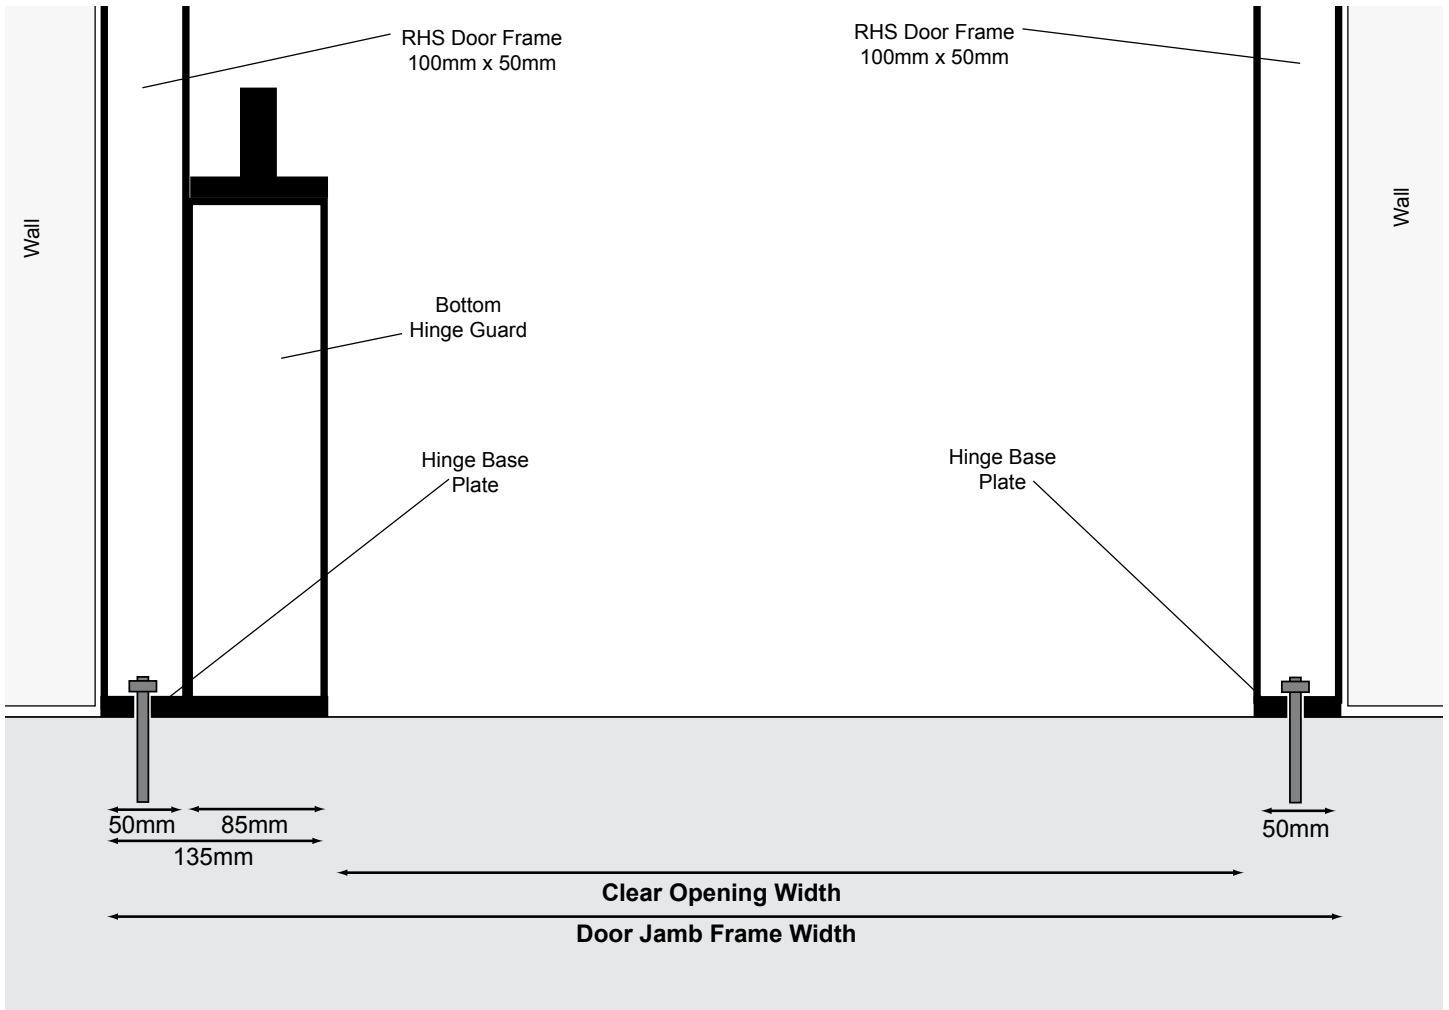

Door Frame Surface Mounting Single Door