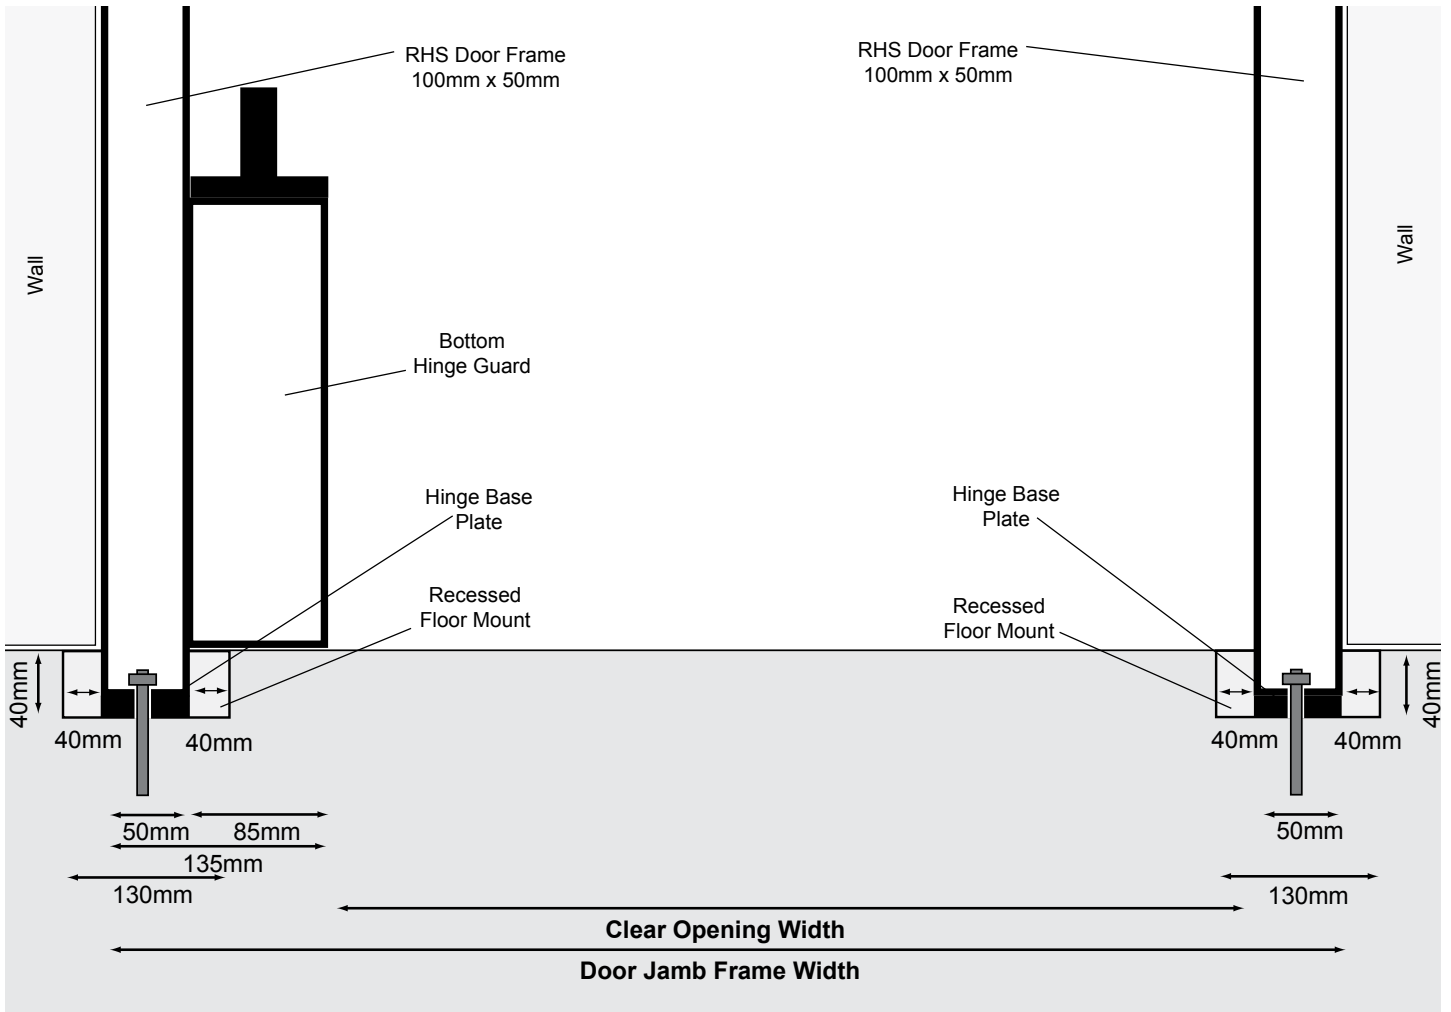

Black Single Door	Max Height
Door Frame /Jamb	2795mm
Clear Opening	2745mm

Black Double Doors

Black Double Doors	Max Width	Min Width
Door Frame /Jamb	2600mm	1795mm
Clear Opening	2330mm	1525mm

Black Double Door	Max Height
Door Frame /Jamb	2795mm
Clear Opening	2745mm

Maximum And Minimum Sizes Oyster High Impact Doors

Oyster Single Doors

Oyster Single Door	Max Width	Min Width
Door Frame /Jamb	1230mm	950mm
Clear Opening	1045mm	765mm

Oyster Single Door	Max Height
Door Frame /Jamb	2795mm
Clear Opening	2745mm

Oyster Double Doors

Oyster Double Door	Max Width	Min Width
Door Frame /Jamb	2350mm	1795mm
Clear Opening	2080mm	1525mm

Oyster Double Door	Max Height
Door Frame /Jamb	2795mm
Clear Opening	2745mm

Door Frame Surface Mounting Double Door

Door Frame 40mm Recess Mounting Single Door

Coles Preferred

Door Frame 120mm Recess Mounting Double Door

Coles Preferred

Door Frame 120mm Recess Mounting Single Door