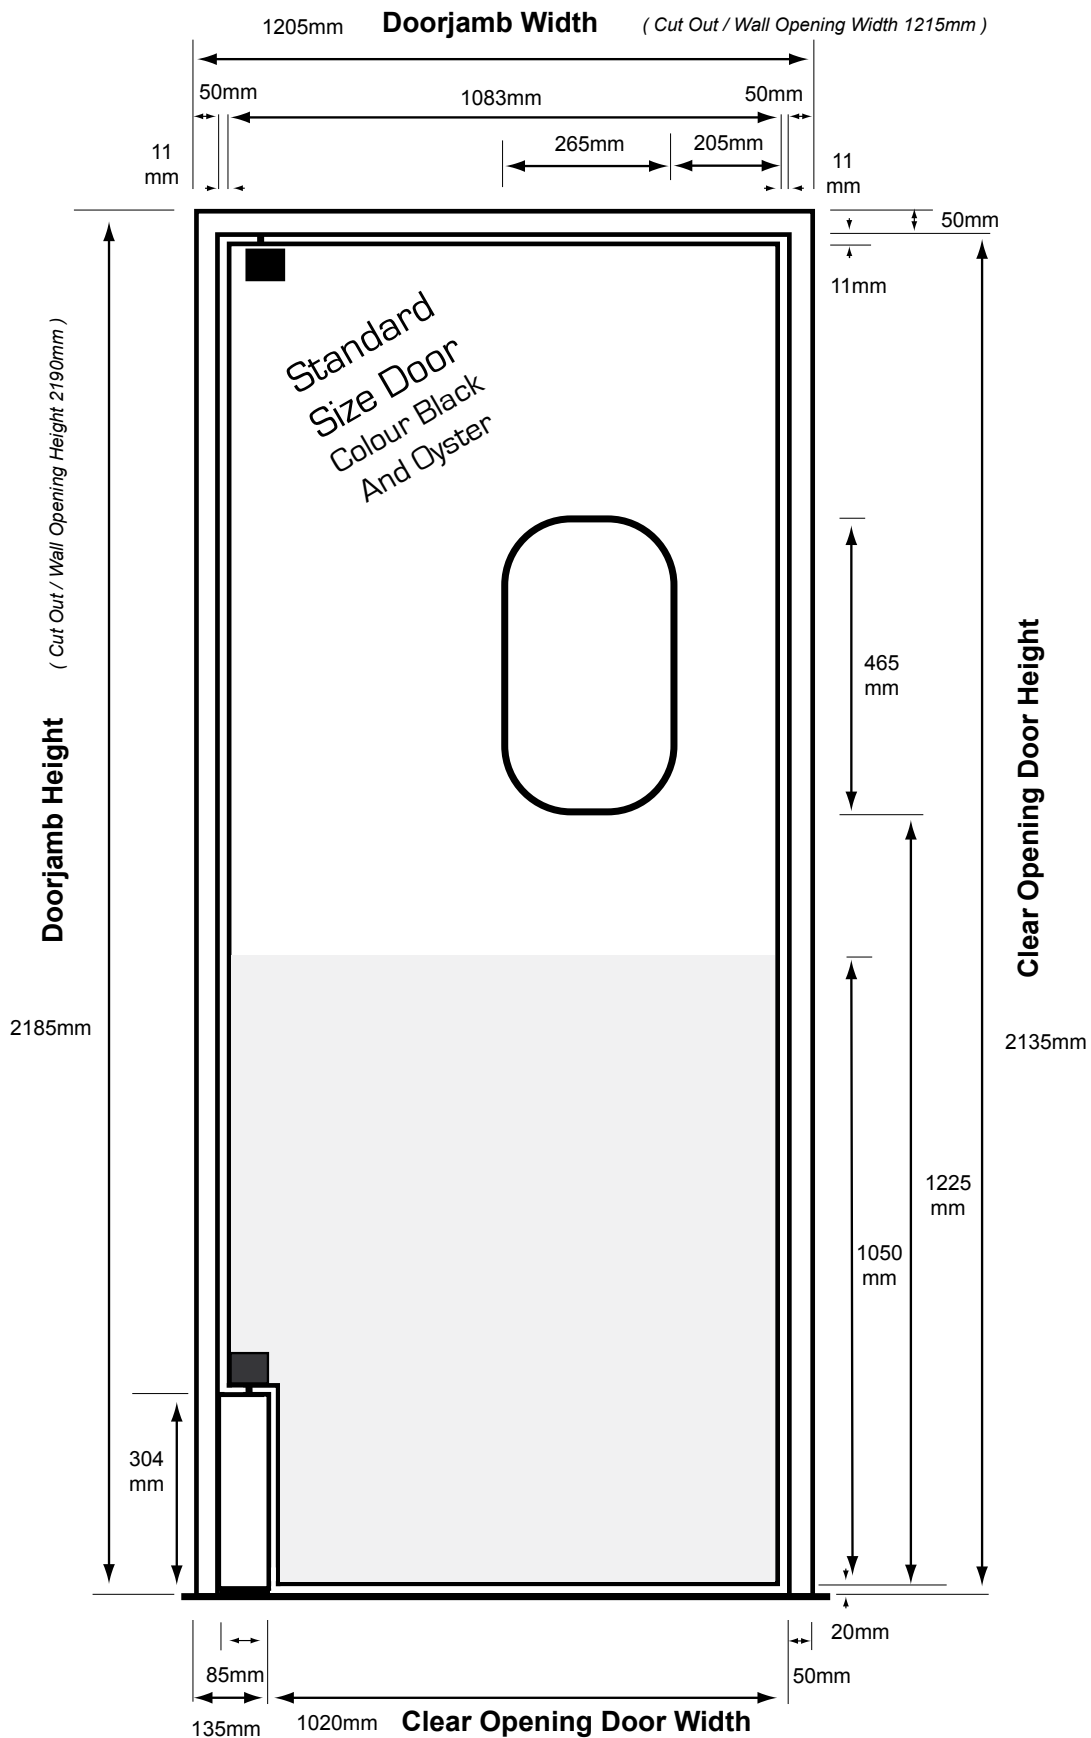

Double High Impact Door - D31

Doorjamb 2795mm H X 2180mm W Clear Opening 2745mm H X 1910mm W

Double High Impact Door - D32

Doorjamb 2795mm H X 2000mm W Clear Opening 2745mm H X 1730mm W

Double High Impact Door - D10

Doorjamb 2185mm H X 2180mm W Clear Opening 2135mm H X 1910mm W

Double High Impact Door - D12

Doorjamb 2185mm H X 1795mm W Clear Opening 2135mm H X 1525mm W

Single High Impact Door - D33

Doorjamb 2185mm H X 1205mm W Clear Opening 2135mm H X 1020mm W

Black Single Door	Max Height
Door Frame /Jamb	2795mm
Clear Opening	2745mm

Black Double Doors

Black Double Doors	Max Width	Min Width
Door Frame /Jamb	2600mm	1795mm
Clear Opening	2330mm	1525mm

Black Double Door	Max Height
Door Frame /Jamb	2795mm
Clear Opening	2745mm

Oyster Double Doors

Oyster Double Door	Max Width	Min Width
Door Frame /Jamb	2350mm	1795mm
Clear Opening	2080mm	1525mm

Oyster Double Door	Max Height
Door Frame /Jamb	2795mm
Clear Opening	2745mm

Door Frame Surface Mounting Double Door