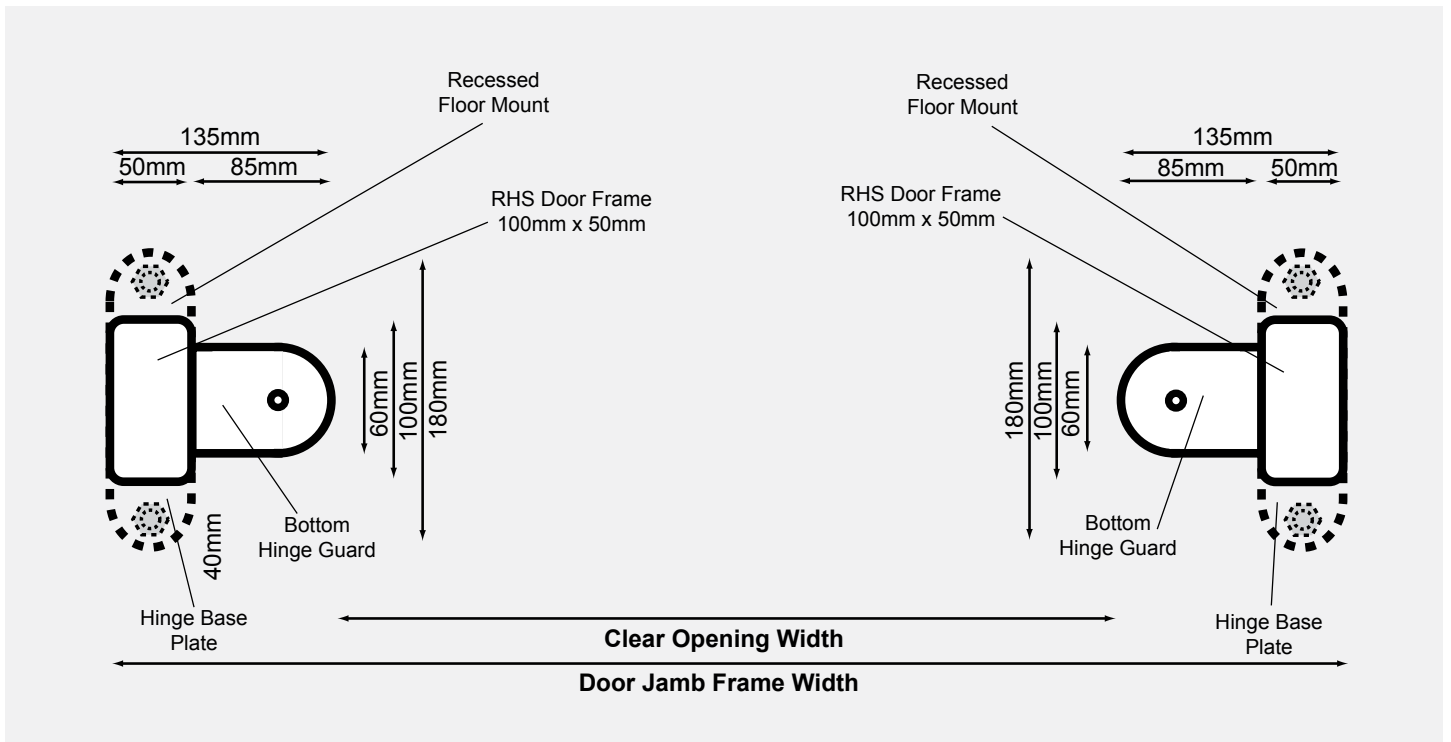

Maximum And Minimum Sizes Oyster High Impact Doors

Oyster Single Doors

Oyster Single Door	Max Width	Min Width
Door Frame /Jamb	1230mm	950mm
Clear Opening	1045mm	765mm

Oyster Single Door	Max Height
Door Frame /Jamb	2795mm
Clear Opening	2745mm

Oyster Double Doors

Oyster Double Door	Max Width	Min Width
Door Frame /Jamb	2350mm	1795mm
Clear Opening	2080mm	1525mm

Oyster Double Door	Max Height
Door Frame /Jamb	2795mm
Clear Opening	2745mm

Door Frame Surface Mounting Double Door

Door Frame Surface Mounting Single Door

Coles Preferred

Door Frame Rear Mounting Double Door

Coles Preferred

Door Frame Rear Mounting Single Door

Coles Preferred

Door Frame 40mm Recess Mounting Double Door

Coles Preferred

Door Frame 40mm Recess Mounting Single Door

Coles Preferred

Door Frame 120mm Recess Mounting Double Door

Coles Preferred

Door Frame 120mm Recess Mounting Single Door