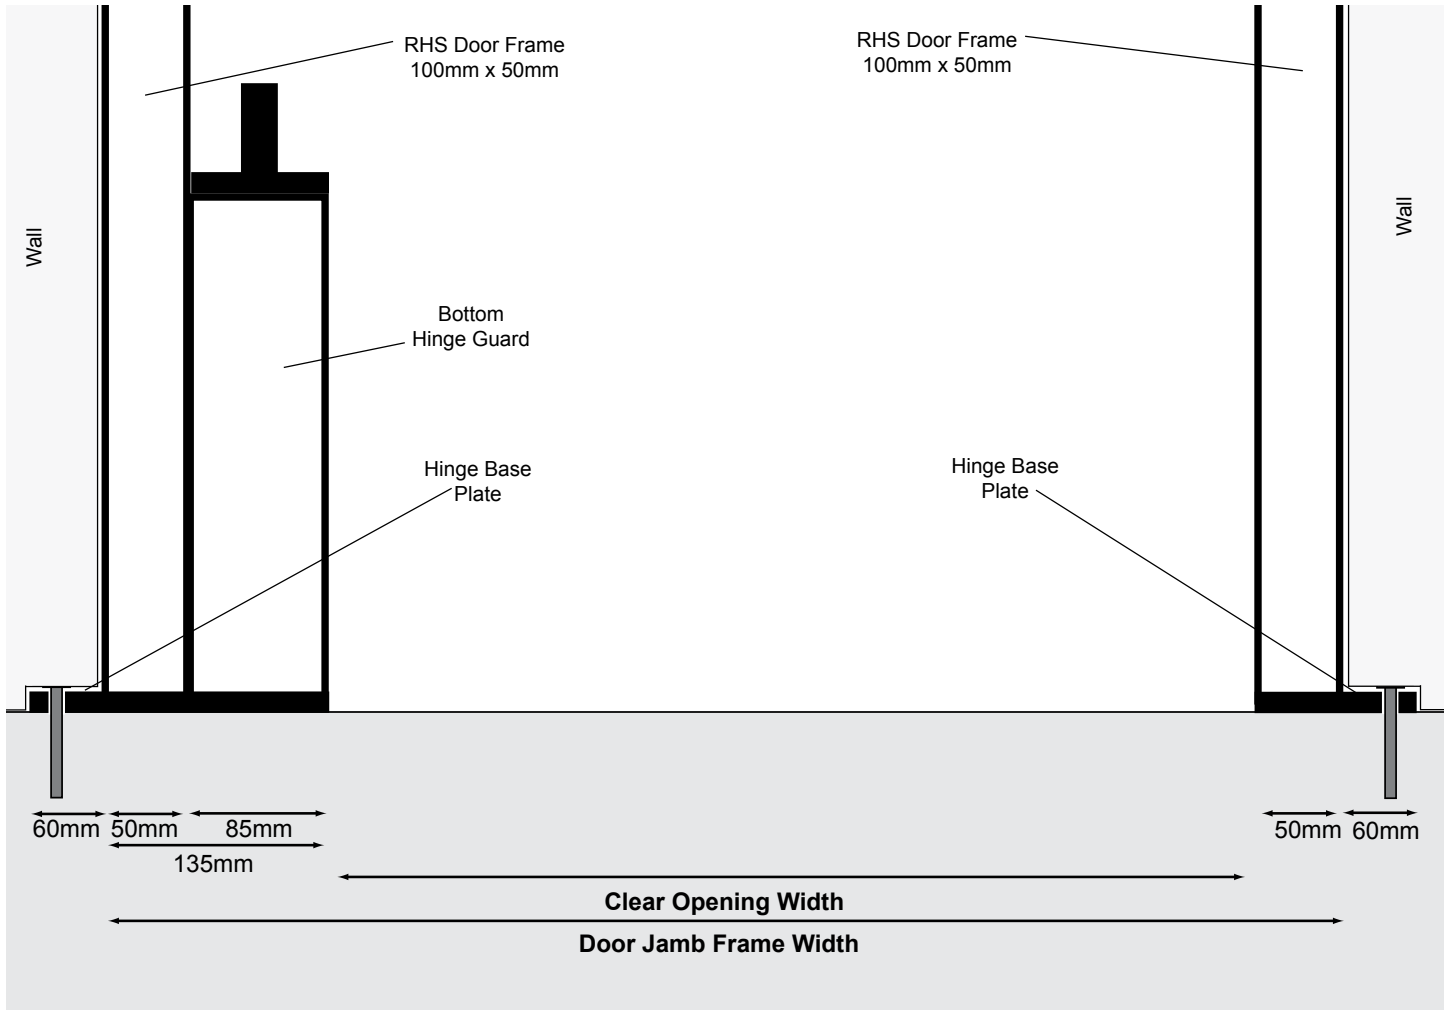

Coles Preferred

Door Frame Rear Mounting Single Door