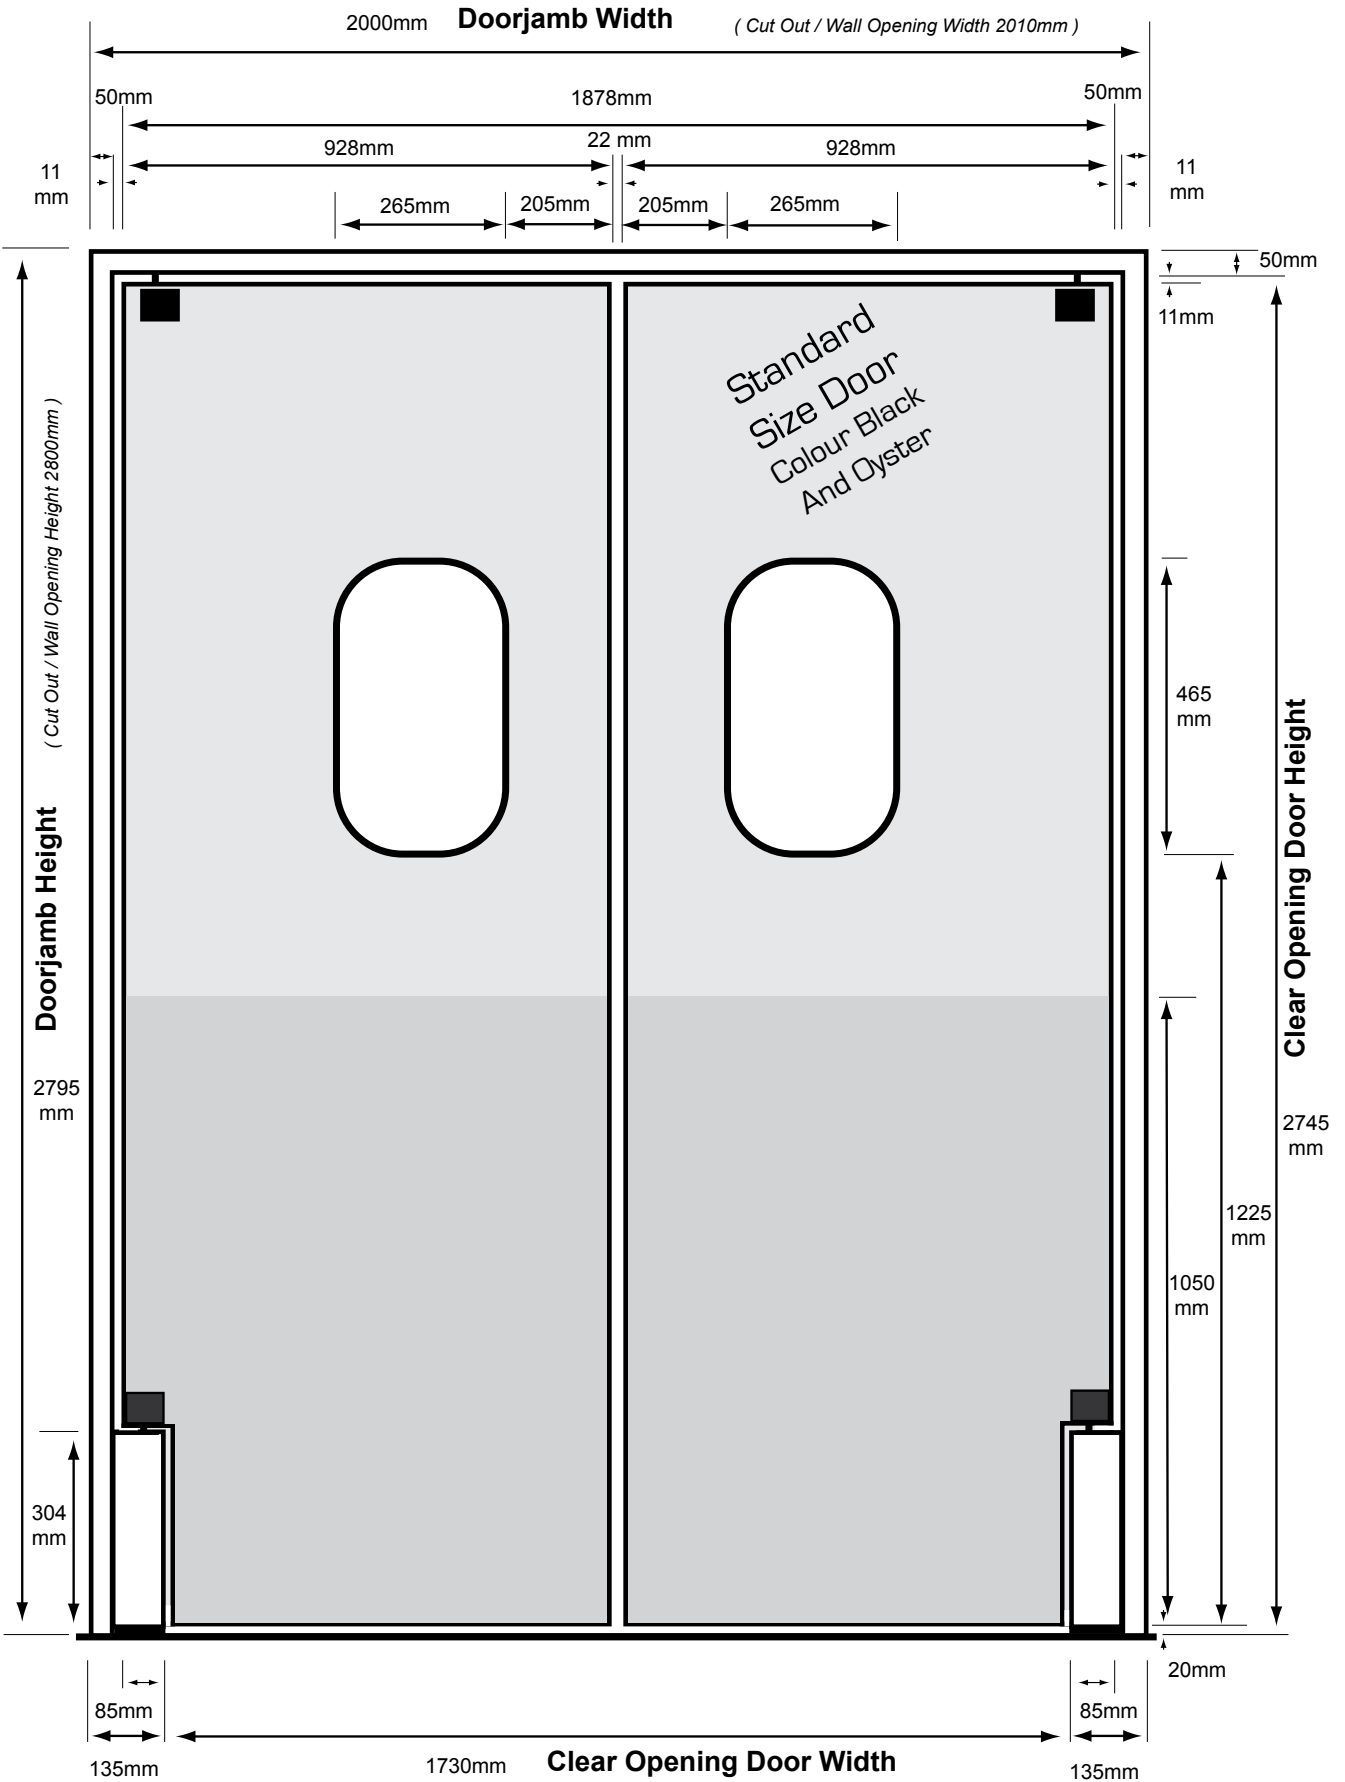

high impact door

Specification

Fact 2/12 Merchant Ave
Thomastown Victoria 3074
Ph (03) 9465 0280 Fax (03) 9465 0275

Double High Impact Door - D11

Doorjamb 2795mm H X 2600mm W Clear Opening 2745mm H X 2330mm W

Double High Impact Door - D31

Doorjamb 2795mm H X 2180mm W Clear Opening 2745mm H X 1910mm W

Double High Impact Door - D32

Doorjamb 2795mm H X 2000mm W Clear Opening 2745mm H X 1730mm W

Double High Impact Door - D10

Black Single Door	Max Height
Door Frame /Jamb	2795mm
Clear Opening	2745mm

Black Double Doors

Black Double Doors	Max Width	Min Width
Door Frame /Jamb	2600mm	1795mm
Clear Opening	2330mm	1525mm

Black Double Door	Max Height
Door Frame /Jamb	2795mm
Clear Opening	2745mm

Oyster Double Doors

Oyster Double Door	Max Width	Min Width
Door Frame /Jamb	2350mm	1795mm
Clear Opening	2080mm	1525mm

Oyster Double Door	Max Height
Door Frame /Jamb	2795mm
Clear Opening	2745mm

Door Frame Surface Mounting Double Door