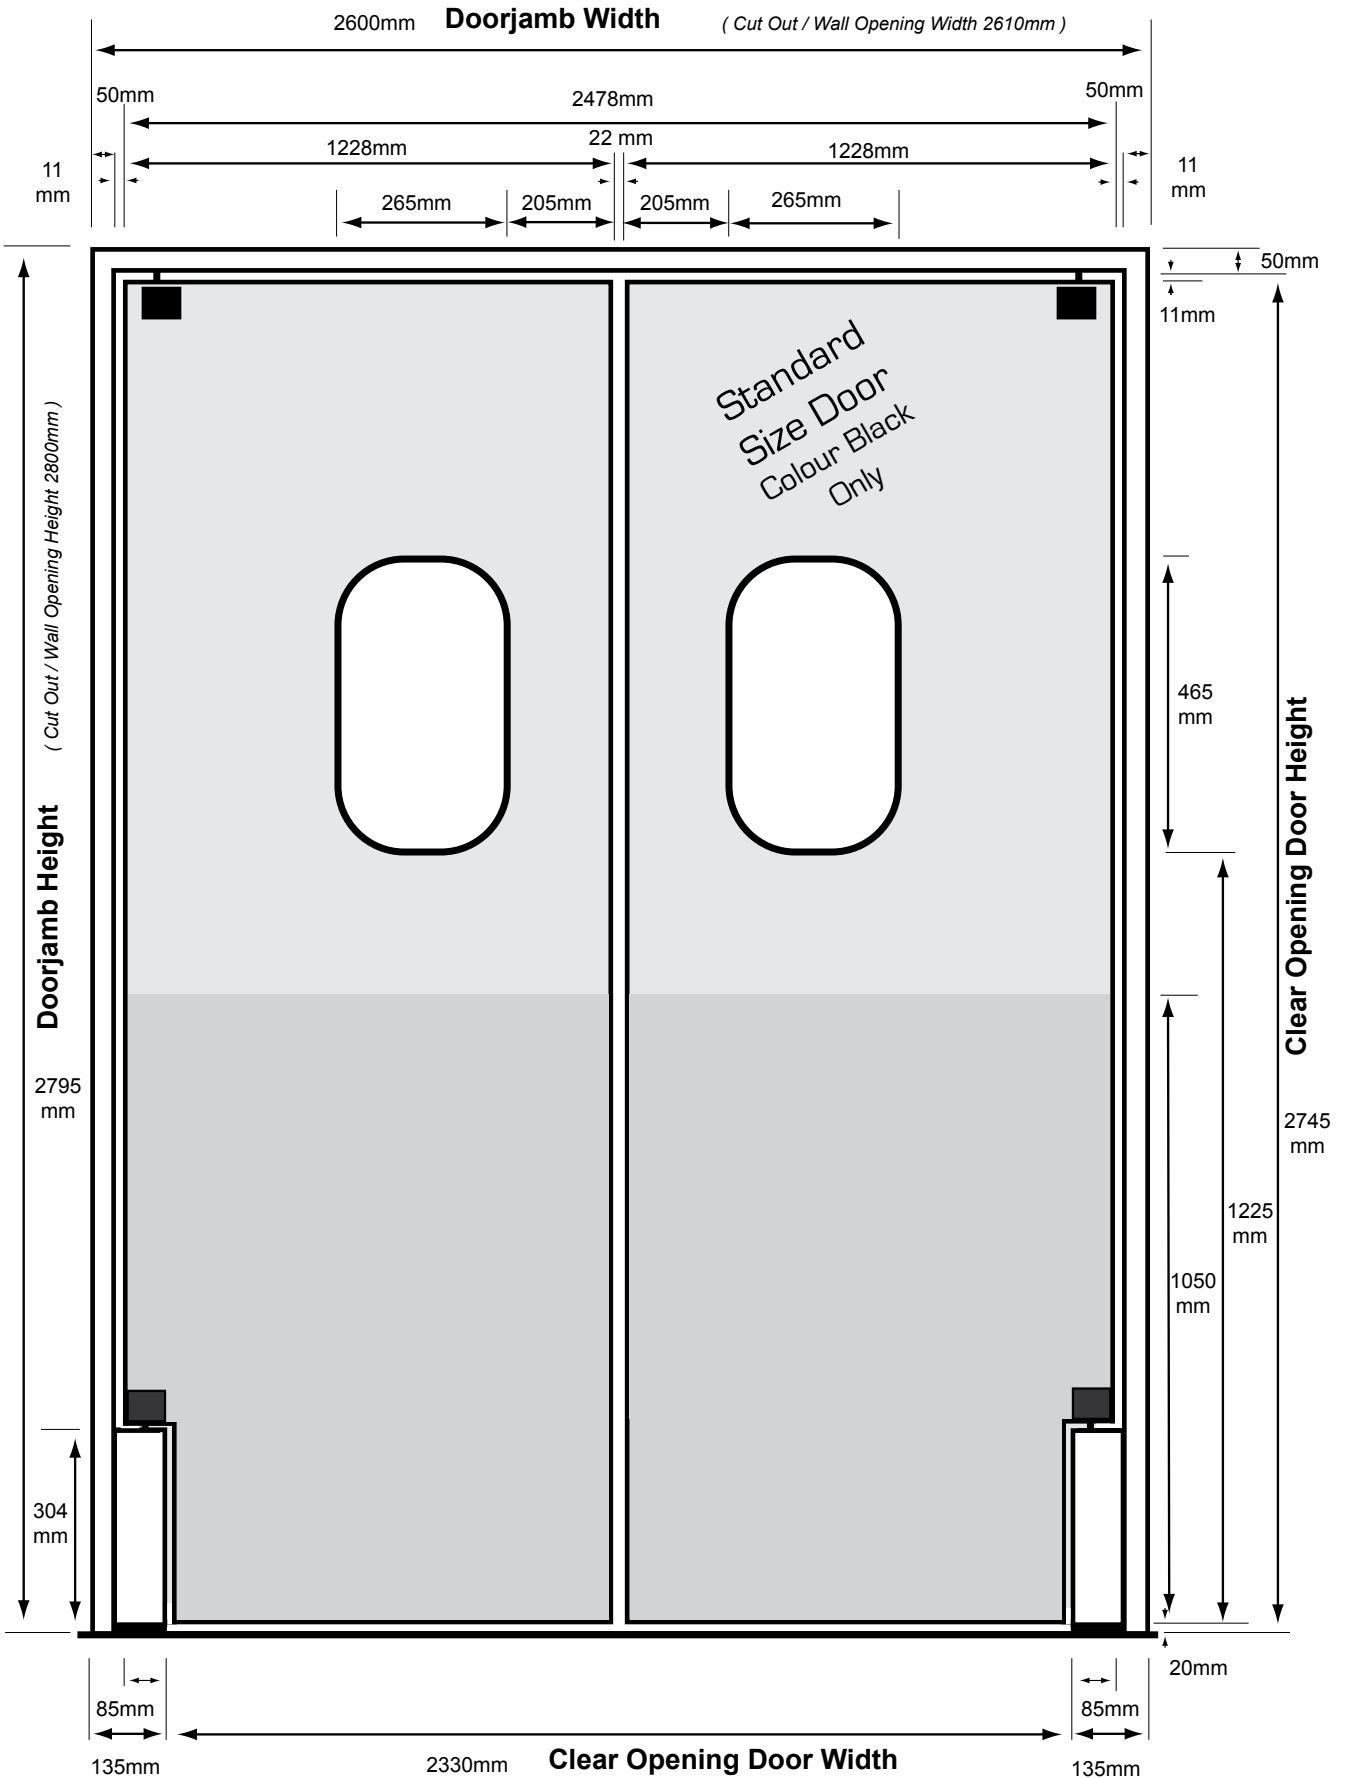

high impact door

Specification

Fact 2/12 Merchant Ave
Thomastown Victoria 3074
Ph (03) 9465 0280 Fax (03) 9465 0275

Double High Impact Door - D11

Doorjamb 2795mm H X 2600mm W Clear Opening 2745mm H X 2330mm W

Double High Impact Door - D31

Doorjamb 2795mm H X 2180mm W Clear Opening 2745mm H X 1910mm W

Double High Impact Door - D32

Doorjamb 2795mm H X 2000mm W Clear Opening 2745mm H X 1730mm W

Double High Impact Door - D10

Black Single Door	Max Height
Door Frame /Jamb	2795mm
Clear Opening	2745mm

Black Double Doors

Black Double Doors	Max Width	Min Width
Door Frame /Jamb	2600mm	1795mm
Clear Opening	2330mm	1525mm

Black Double Door	Max Height
Door Frame /Jamb	2795mm
Clear Opening	2745mm

Oyster Double Doors

Oyster Double Door	Max Width	Min Width
Door Frame /Jamb	2350mm	1795mm
Clear Opening	2080mm	1525mm

Oyster Double Door	Max Height
Door Frame /Jamb	2795mm
Clear Opening	2745mm

Door Frame Surface Mounting Double Door