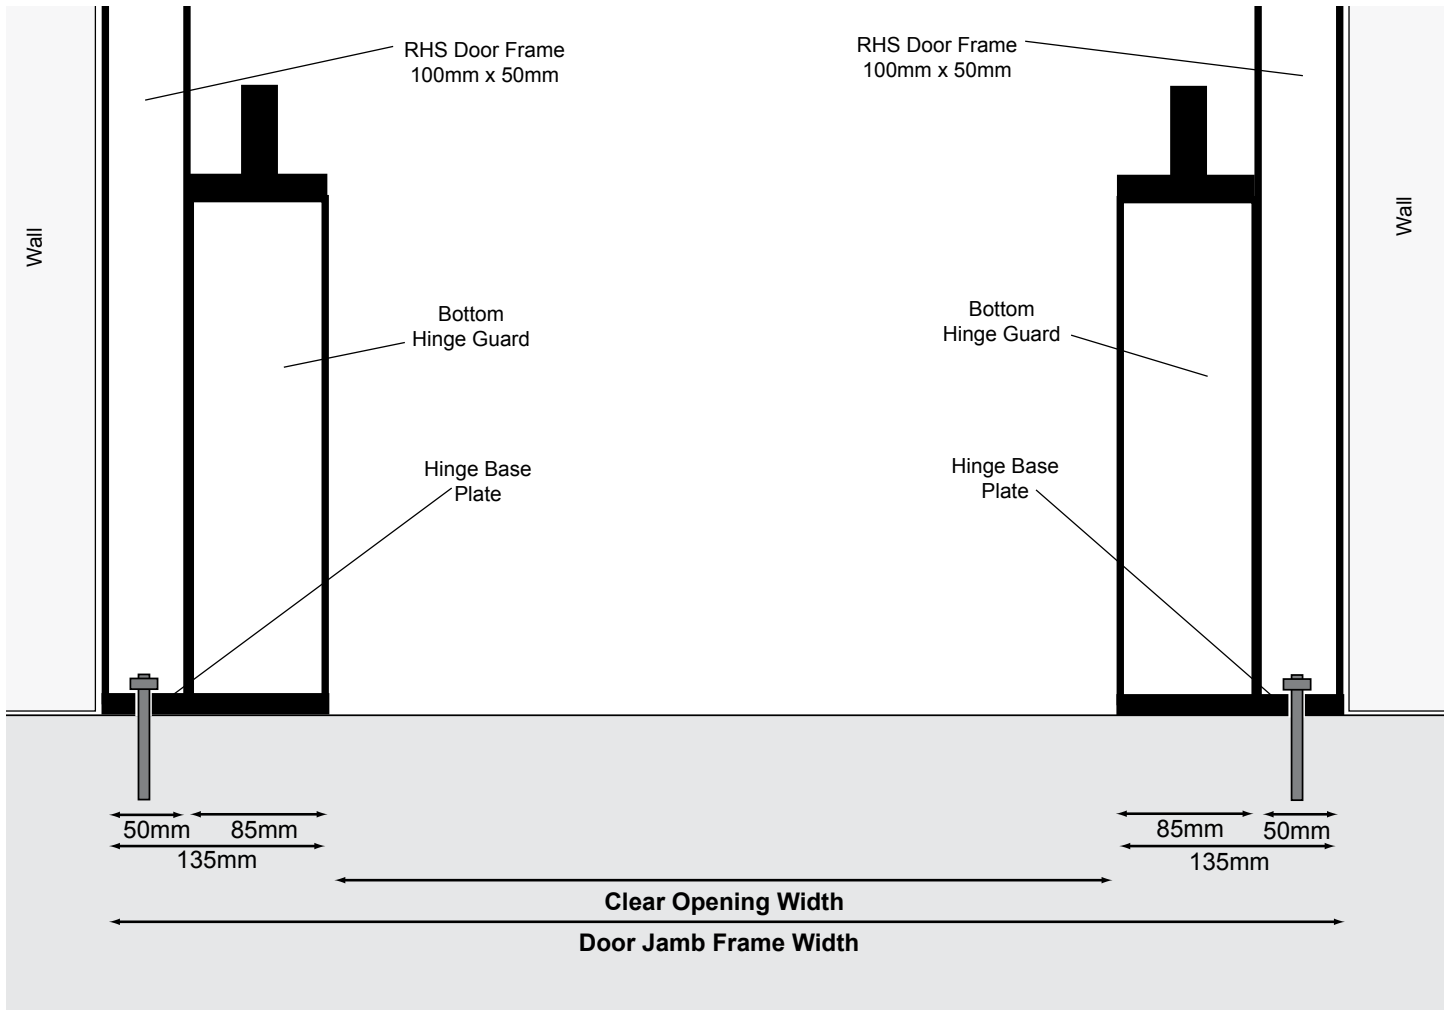

Double High Impact Door - D31

Doorjamb 2795mm H X 2180mm W Clear Opening 2745mm H X 1910mm W

Double High Impact Door - D32

Doorjamb 2795mm H X 2000mm W Clear Opening 2745mm H X 1730mm W

Double High Impact Door - D10

Black Single Door	Max Height
Door Frame /Jamb	2795mm
Clear Opening	2745mm

Black Double Doors

Black Double Doors	Max Width	Min Width
Door Frame /Jamb	2600mm	1795mm
Clear Opening	2330mm	1525mm

Black Double Door	Max Height
Door Frame /Jamb	2795mm
Clear Opening	2745mm

Maximum And Minimum Sizes Oyster High Impact Doors

Oyster Single Doors

Oyster Single Door	Max Width	Min Width
Door Frame /Jamb	1230mm	950mm
Clear Opening	1045mm	765mm

Oyster Single Door	Max Height
Door Frame /Jamb	2795mm
Clear Opening	2745mm

Oyster Double Doors

Oyster Double Door	Max Width	Min Width
Door Frame /Jamb	2350mm	1795mm
Clear Opening	2080mm	1525mm

Oyster Double Door	Max Height
Door Frame /Jamb	2795mm
Clear Opening	2745mm

Door Frame Surface Mounting Double Door