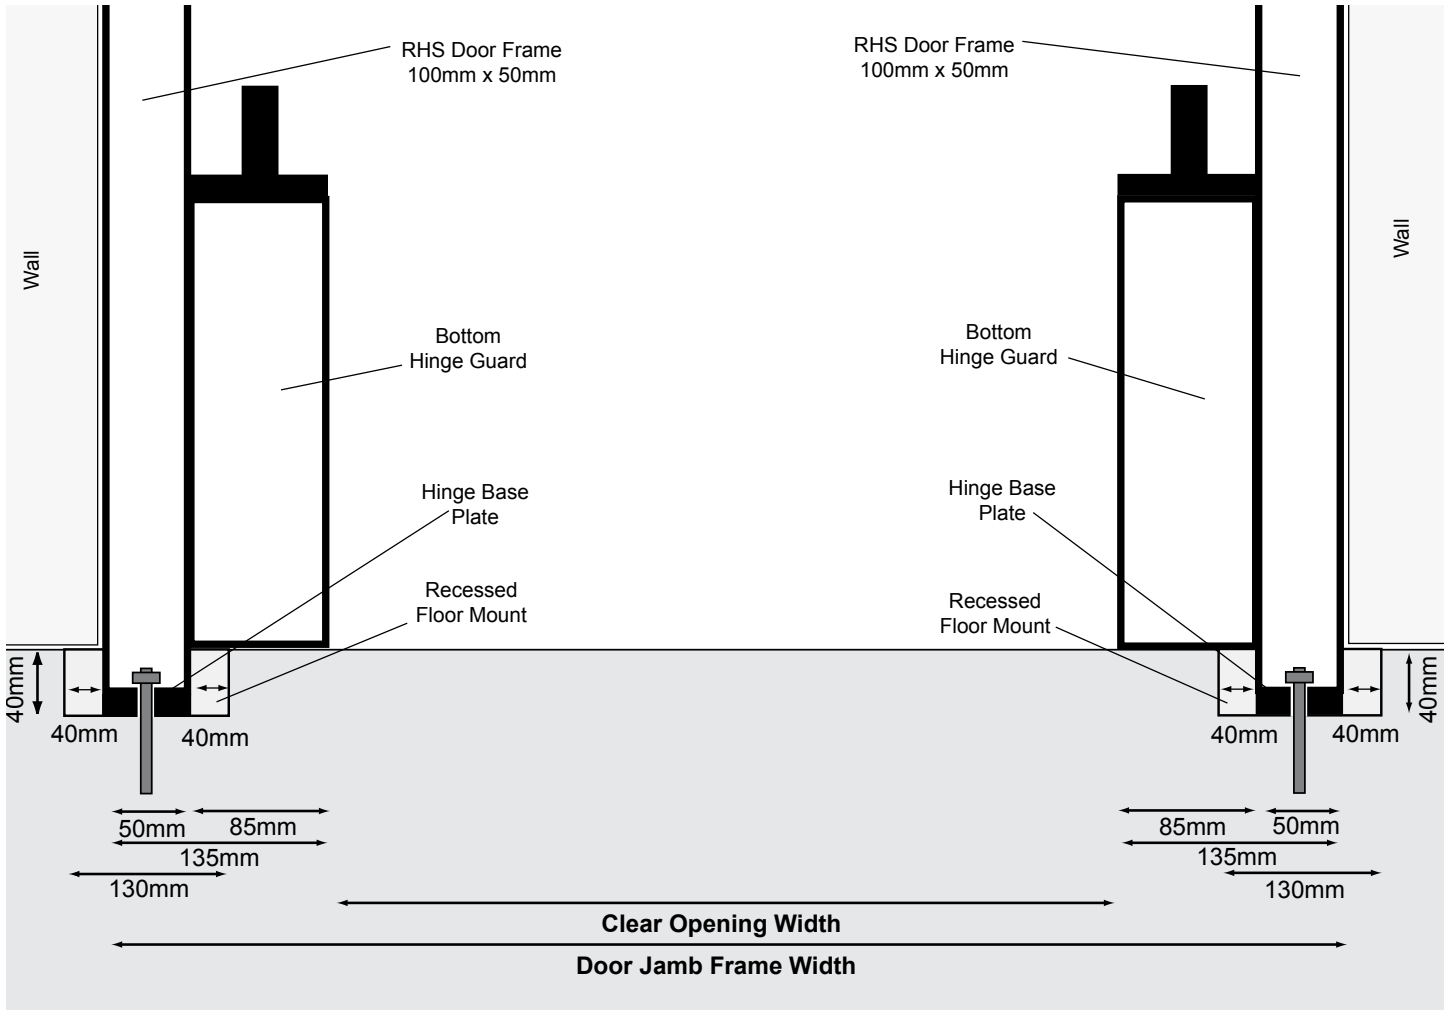

Coles Preferred

Door Frame 40mm Recess Mounting Double Door