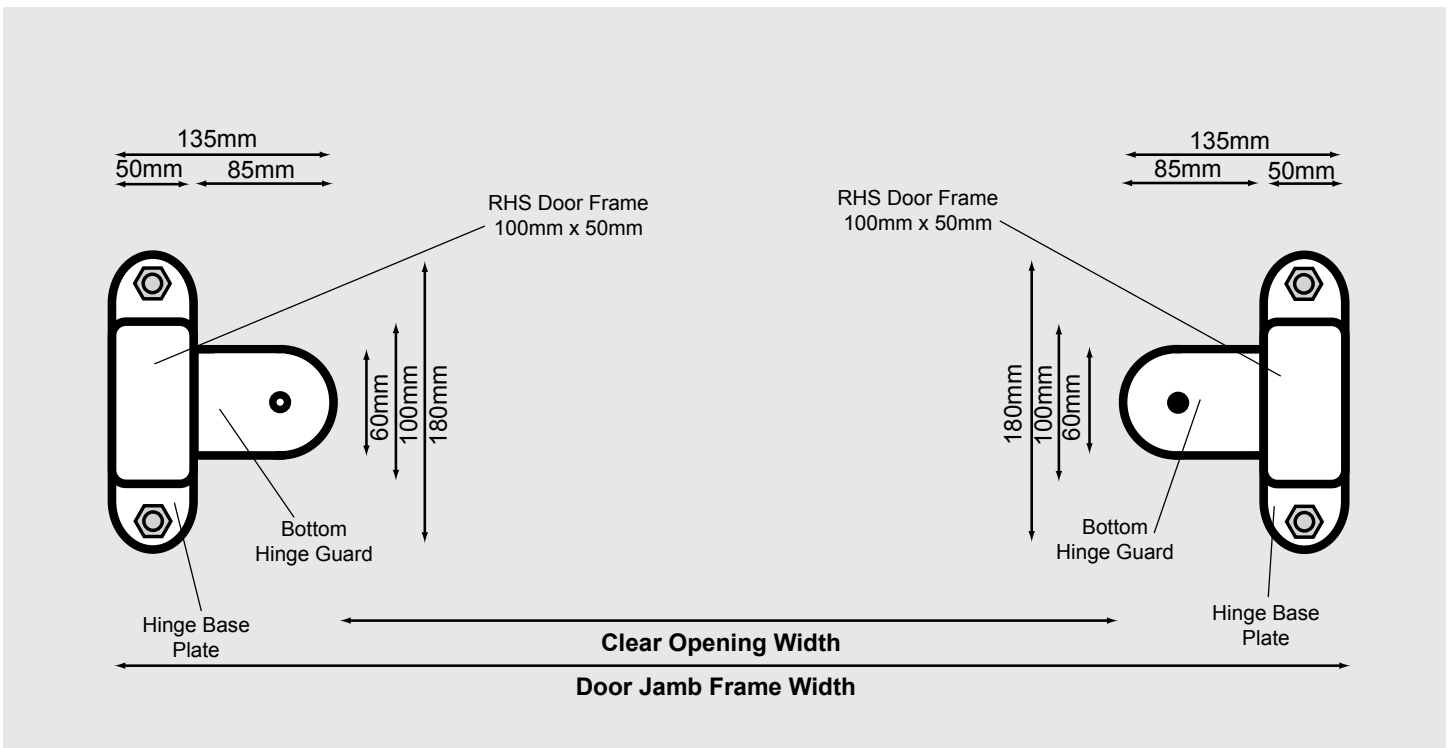

Double High Impact Door - D31

Doorjamb 2795mm H X 2180mm W Clear Opening 2745mm H X 1910mm W

Double High Impact Door - D32

Doorjamb 2795mm H X 2000mm W Clear Opening 2745mm H X 1730mm W

Double High Impact Door - D10

Black Single Door	Max Height
Door Frame /Jamb	2795mm
Clear Opening	2745mm

Black Double Doors

Black Double Doors	Max Width	Min Width
Door Frame /Jamb	2600mm	1795mm
Clear Opening	2330mm	1525mm

Black Double Door	Max Height
Door Frame /Jamb	2795mm
Clear Opening	2745mm

Maximum And Minimum Sizes Oyster High Impact Doors

Oyster Single Doors

Oyster Single Door	Max Width	Min Width
Door Frame /Jamb	1230mm	950mm
Clear Opening	1045mm	765mm

Oyster Single Door	Max Height
Door Frame /Jamb	2795mm
Clear Opening	2745mm

Oyster Double Doors

Oyster Double Door	Max Width	Min Width
Door Frame /Jamb	2350mm	1795mm
Clear Opening	2080mm	1525mm

Oyster Double Door	Max Height
Door Frame /Jamb	2795mm
Clear Opening	2745mm

Door Frame Surface Mounting Double Door