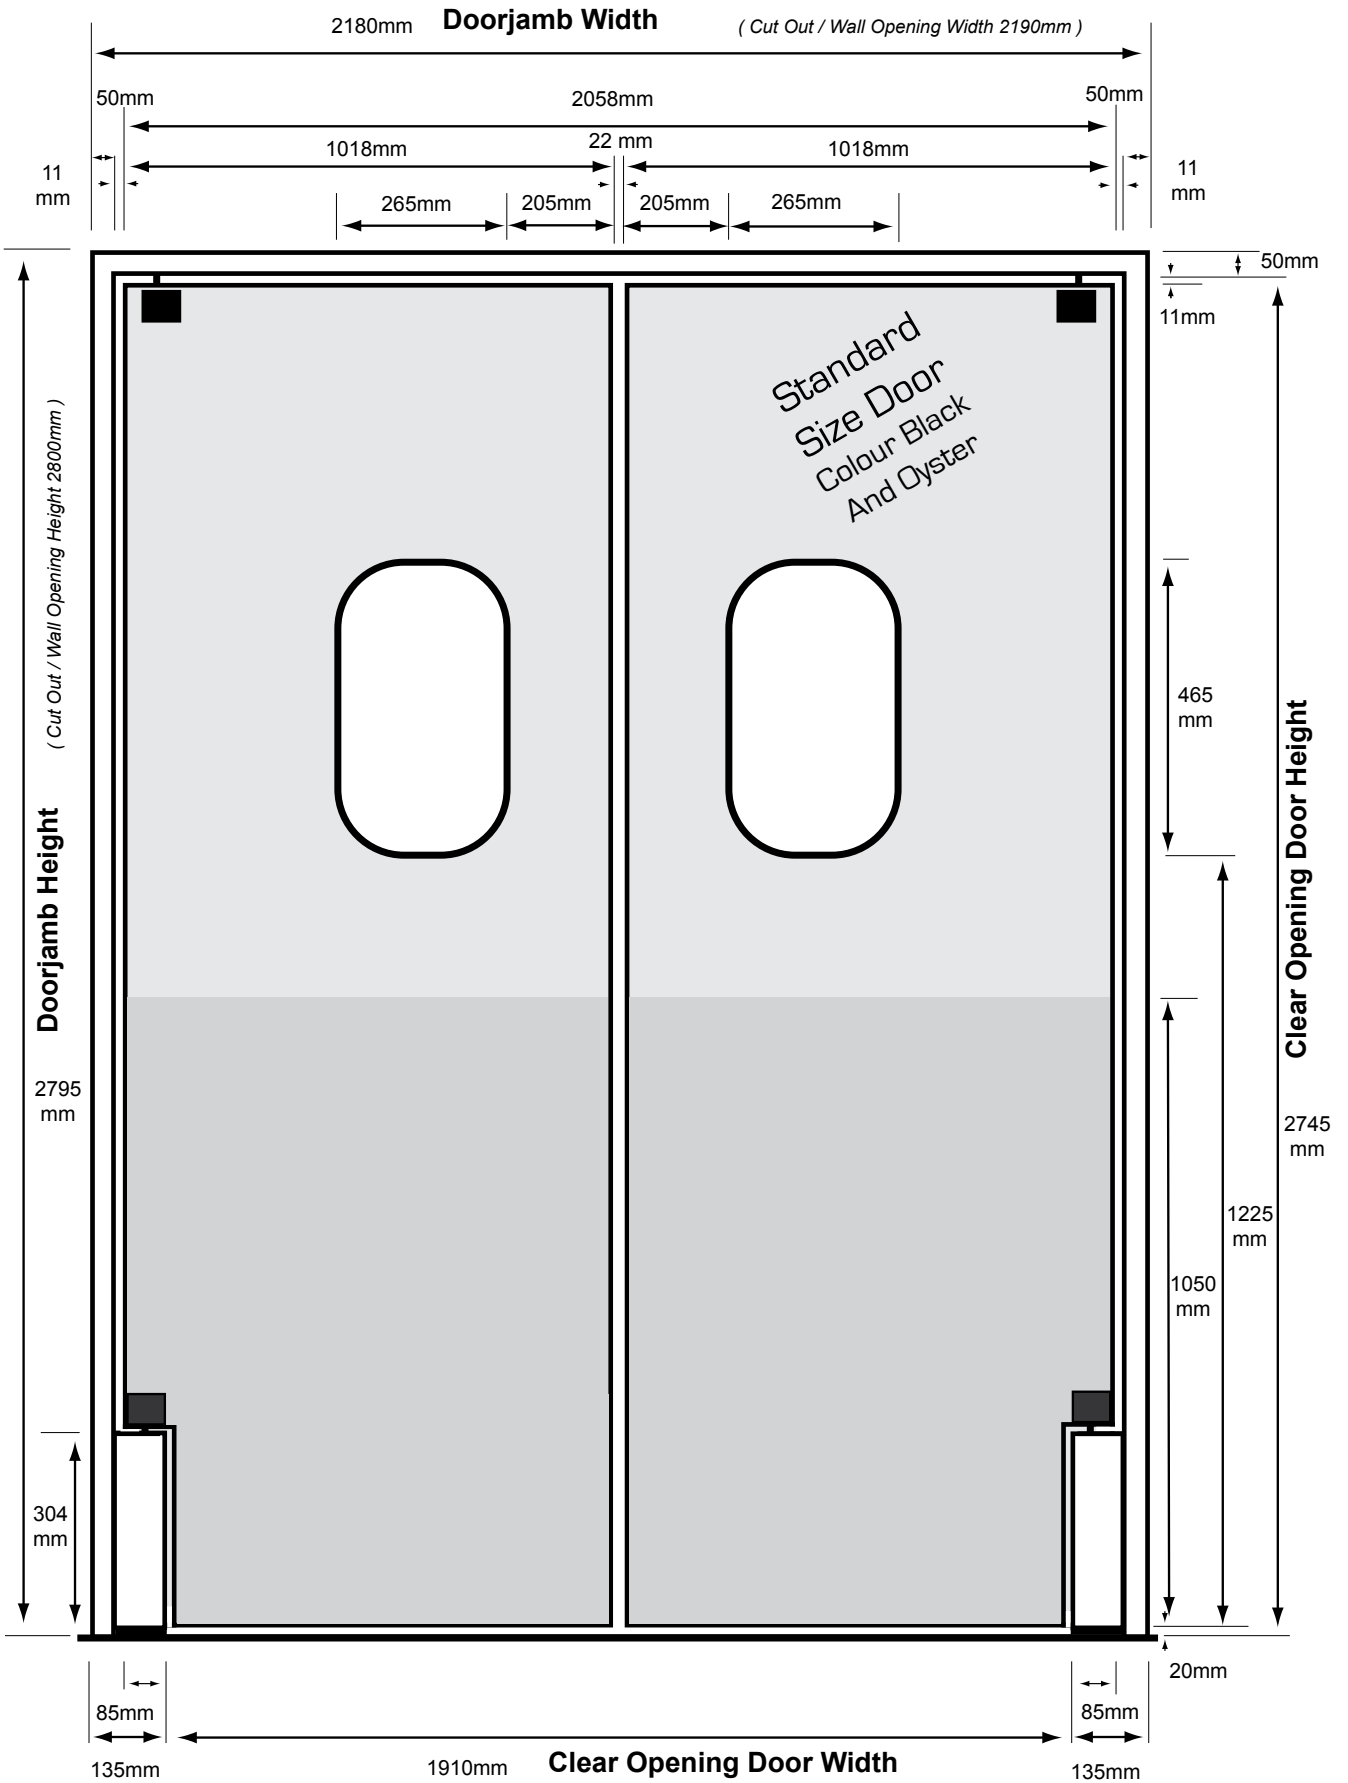

high impact door

Specification

Fact 2/12 Merchant Ave
Thomastown Victoria 3074
Ph (03) 9465 0280 Fax (03) 9465 0275

Double High Impact Door - D11

Doorjamb 2795mm H X 2600mm W Clear Opening 2745mm H X 2330mm W

Double High Impact Door - D31

Doorjamb 2795mm H X 2180mm W Clear Opening 2745mm H X 1910mm W

Double High Impact Door - D32

Doorjamb 2795mm H X 2000mm W Clear Opening 2745mm H X 1730mm W

Double High Impact Door - D10

Black Single Door	Max Height
Door Frame /Jamb	2795mm
Clear Opening	2745mm

Black Double Doors

Black Double Doors	Max Width	Min Width
Door Frame /Jamb	2600mm	1795mm
Clear Opening	2330mm	1525mm

Black Double Door	Max Height
Door Frame /Jamb	2795mm
Clear Opening	2745mm

Oyster Double Doors

Oyster Double Door	Max Width	Min Width
Door Frame /Jamb	2350mm	1795mm
Clear Opening	2080mm	1525mm

Oyster Double Door	Max Height
Door Frame /Jamb	2795mm
Clear Opening	2745mm

Door Frame Surface Mounting Double Door