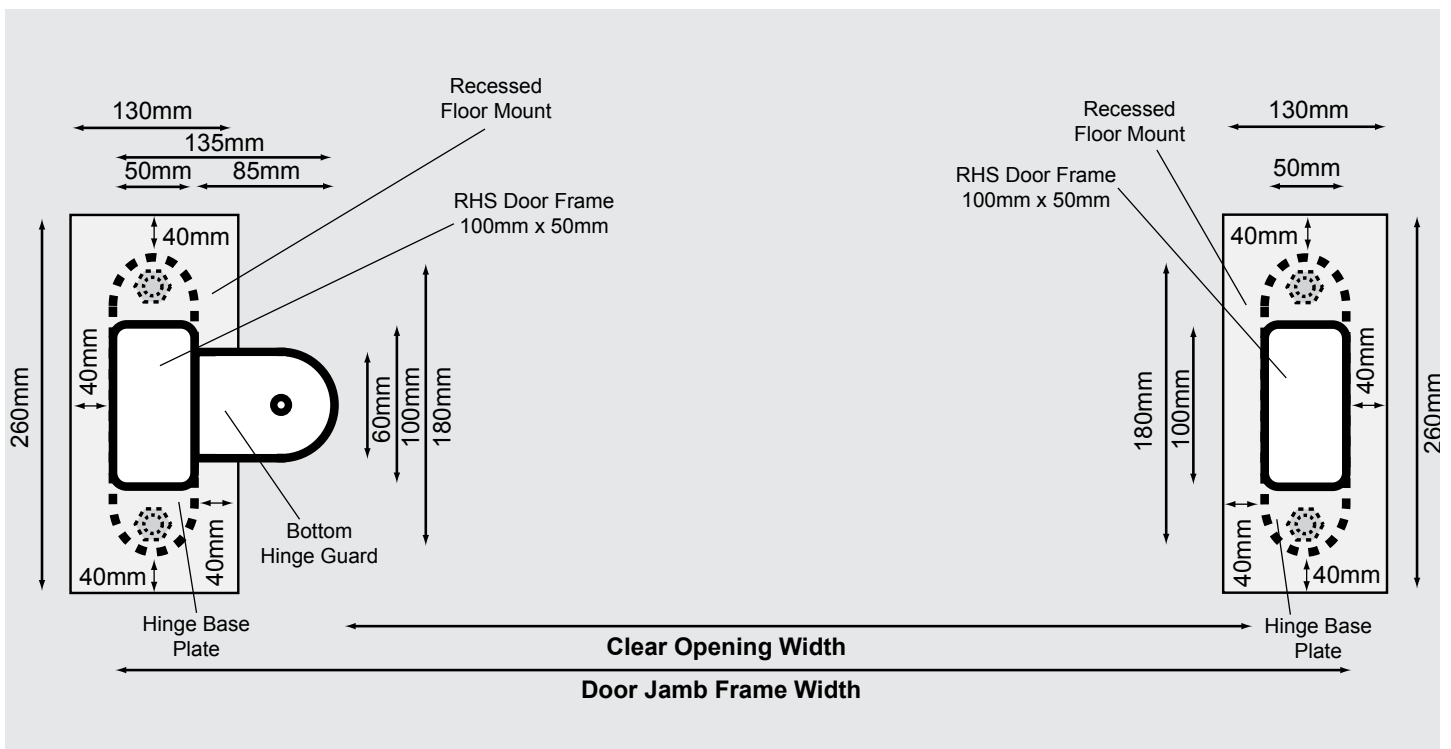

Coles Preferred

Door Frame 40mm Recess Mounting Single Door