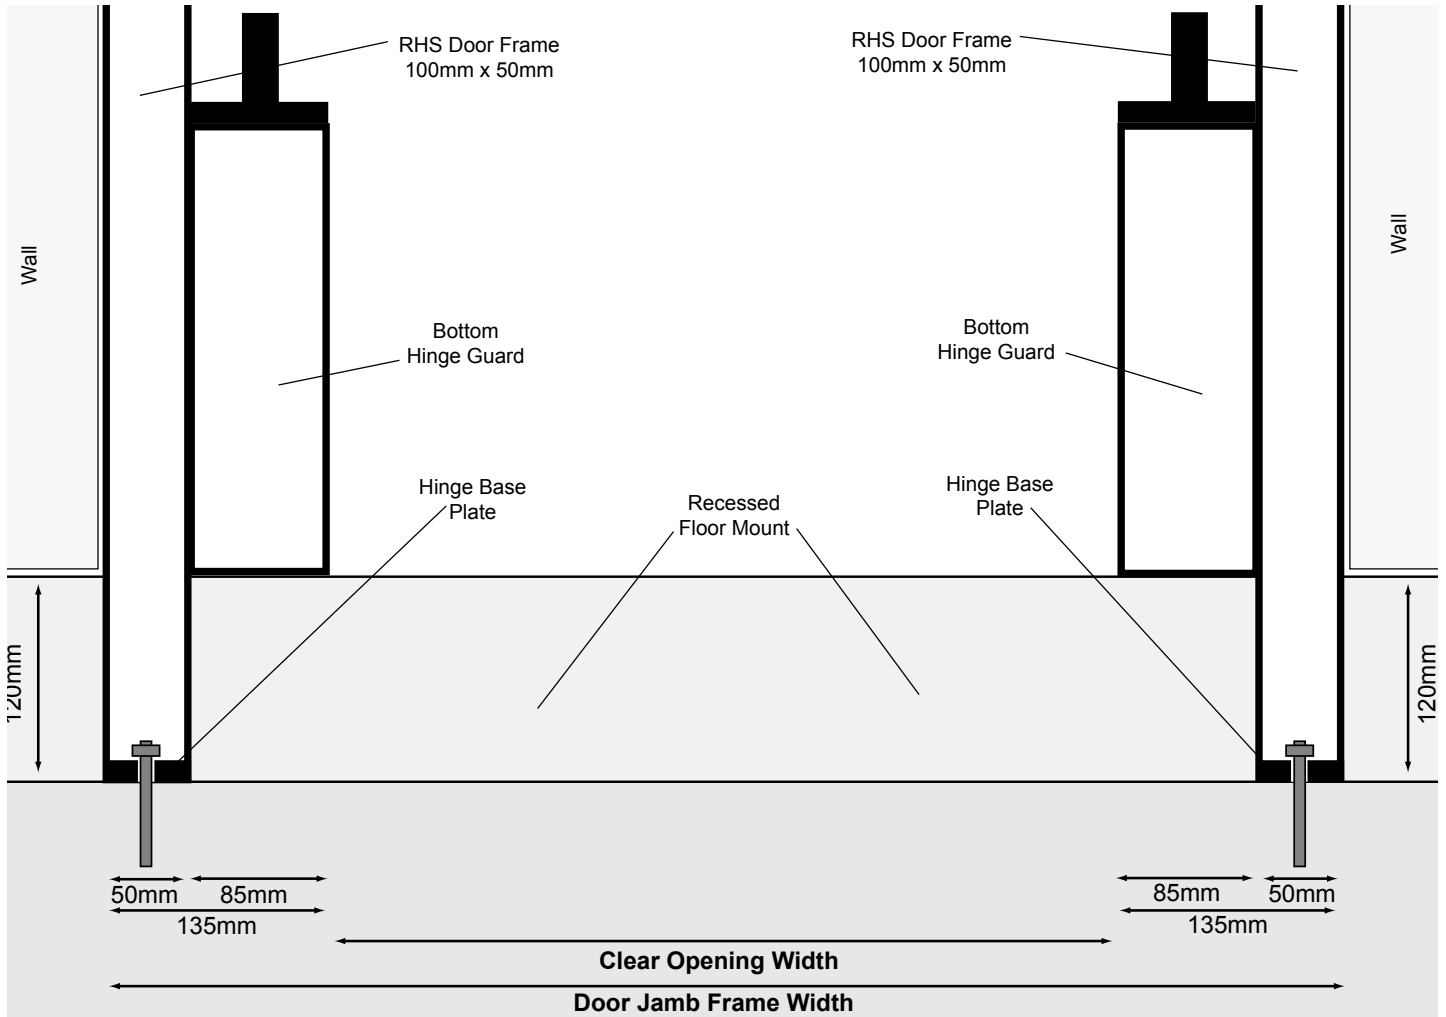

Maximum And Minimum Sizes Oyster High Impact Doors

Oyster Single Doors

Oyster Single Door	Max Width	Min Width
Door Frame /Jamb	1230mm	950mm
Clear Opening	1045mm	765mm

Oyster Single Door	Max Height
Door Frame /Jamb	2795mm
Clear Opening	2745mm

Oyster Double Doors

Oyster Double Door	Max Width	Min Width
Door Frame /Jamb	2350mm	1795mm
Clear Opening	2080mm	1525mm

Oyster Double Door	Max Height
Door Frame /Jamb	2795mm
Clear Opening	2745mm

Door Frame Surface Mounting Double Door

Door Frame Surface Mounting Single Door

Coles Preferred

Door Frame Rear Mounting Double Door

Coles Preferred

Door Frame Rear Mounting Single Door

Coles Preferred

Door Frame 40mm Recess Mounting Double Door

Coles Preferred

Door Frame 40mm Recess Mounting Single Door

Coles Preferred

Door Frame 120mm Recess Mounting Double Door

Coles Preferred

Door Frame 120mm Recess Mounting Single Door