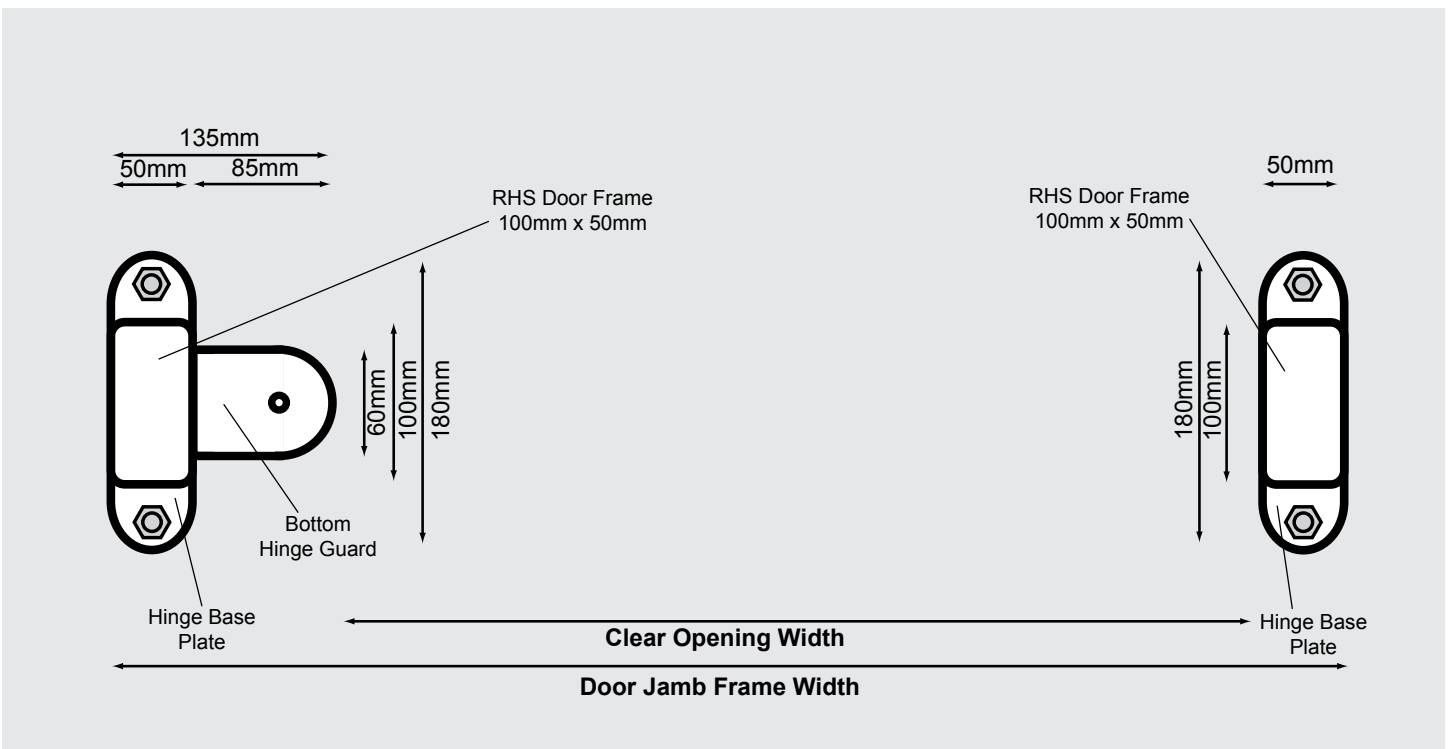

Door Frame Surface Mounting Single Door